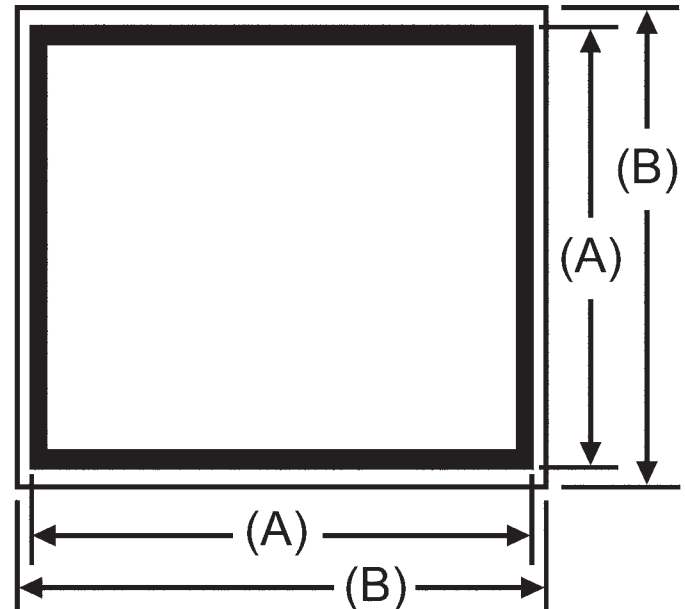

strybuc

INDUSTRIES

WINDOW AND DOOR HARDWARE

SCREEN FRAME MEASUREMENTS

BOX FRAME

The (A) Measurement is Box to Box.

FLANGED FRAME

The (A) Measurement is Box to Box.

The (B) Measurement is Tip to Tip.

ALL MEASUREMENTS OF BOX FRAME SCREENS ARE (A) BOX TO BOX. YOU MUST SPECIFY (A) MEASUREMENT BOX TO BOX WHEN ORDERING FLANGED SCREENS.

2006 Elmwood Avenue - 102C
 Sharon Hill, PA 19079-0767
 800-352-0800 Fax: 610-534-3202
www.strybuc.com