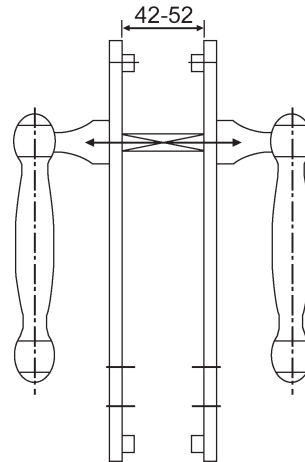

Customer Name: _____ Account Number _____

Contact: _____ Phone Number _____

1. **BACKSET:** What is the distance from the edge of the door back to the center of the keyway or thumbturn?
 1-1/8" (28mm) 1-3/8" (35mm)
2. **HANDLE HEIGHT FROM CENTER OF HANDLE SHAFT TO BOTTOM EDGE OF DOOR:** (36" Standard) _____
3. **FACE PLATE WIDTH (runs down edge of door):** 5/8" (16mm - Flat Rail System) 1-1/64" (26mm - U-Rail System)
4. **DOOR PANEL HEIGHT:** _____
5. **IS YOUR DOOR MANUAL OR AUTOMATIC:** Manual Automatic

Based on the above information, please review the following : _____

Sliding Door Handle Sets Fit FUHR Gear System for 1-3/4" Door Thickness.

392 Back Plate with 574 Handle
Right Hand Shown

374 Back Plate with 574 Handle
Right Hand Shown