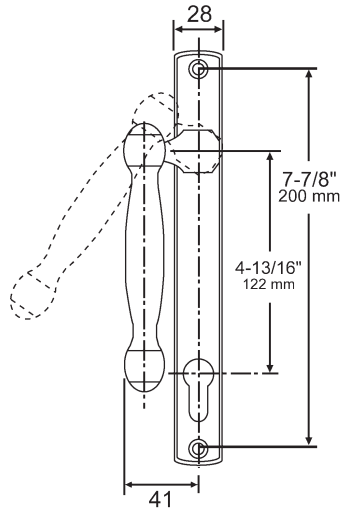

Customer Name: _____ Account Number _____

Contact: _____ Phone Number _____

1. **BACKSET:** What is the distance from the edge of the door back to the center of the keyway or thumbturn?
 1-1/8" (28mm) 1-3/8" (35mm)
2. **HANDLE HEIGHT FROM CENTER OF HANDLE SHAFT TO BOTTOM EDGE OF DOOR:** (36" Standard) _____
3. **FACE PLATE WIDTH (runs down edge of door):** 5/8" (16mm - Flat Rail System) 1-1/64" (26mm - U-Rail System)
4. **DOOR PANEL HEIGHT:** _____
5. **IS YOUR DOOR MANUAL OR AUTOMATIC:** Manual Automatic

Based on the above information, please review the following : _____

Sliding Door Handle Sets Fit FUHR Gear System for 1-3/4" Door Thickness.

392 Back Plate with 574 Handle
Right Hand Shown

374 Back Plate with 574 Handle
Right Hand Shown