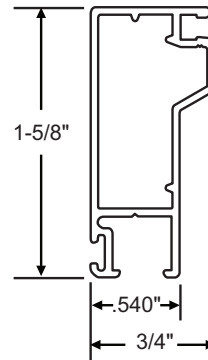

In Stock

COMBINE SIZES TO GET QUANTITY DISCOUNTS

Part #	Size	Color
995H-1KD	30" x 80"	Mill
995H-2KD	30" x 80"	White
995H-3KD	30" x 80"	Bronze
995H-19KD	30" x 96"	Mill
995H-20KD	30" x 96"	White
995H-21KD	30" x 96"	Bronze
995H-7KD	36" x 80"	Mill
995H-8KD	36" x 80"	White
995H-9KD	36" x 80"	Bronze
995H-22KD	36" x 96"	Mill
995H-23KD	36" x 96"	White
995H-24KD	36" x 96"	Bronze
995H-13KD	48" x 80"	Mill
995H-14KD	48" x 80"	White
995H-15KD	48" x 80"	Bronze
995H-25KD	48" x 96"	Mill
995H-26KD	48" x 96"	White
995H-27KD	48" x 96"	Bronze

Custom sizes available including other screen mesh options and nylon, steel, or stainless steel rollers.

Contact your account manager for details. (Part# 995H-999KD)

Top and Side Rails

Bottom Rail Bug Flap Profile (Insect Barrier)