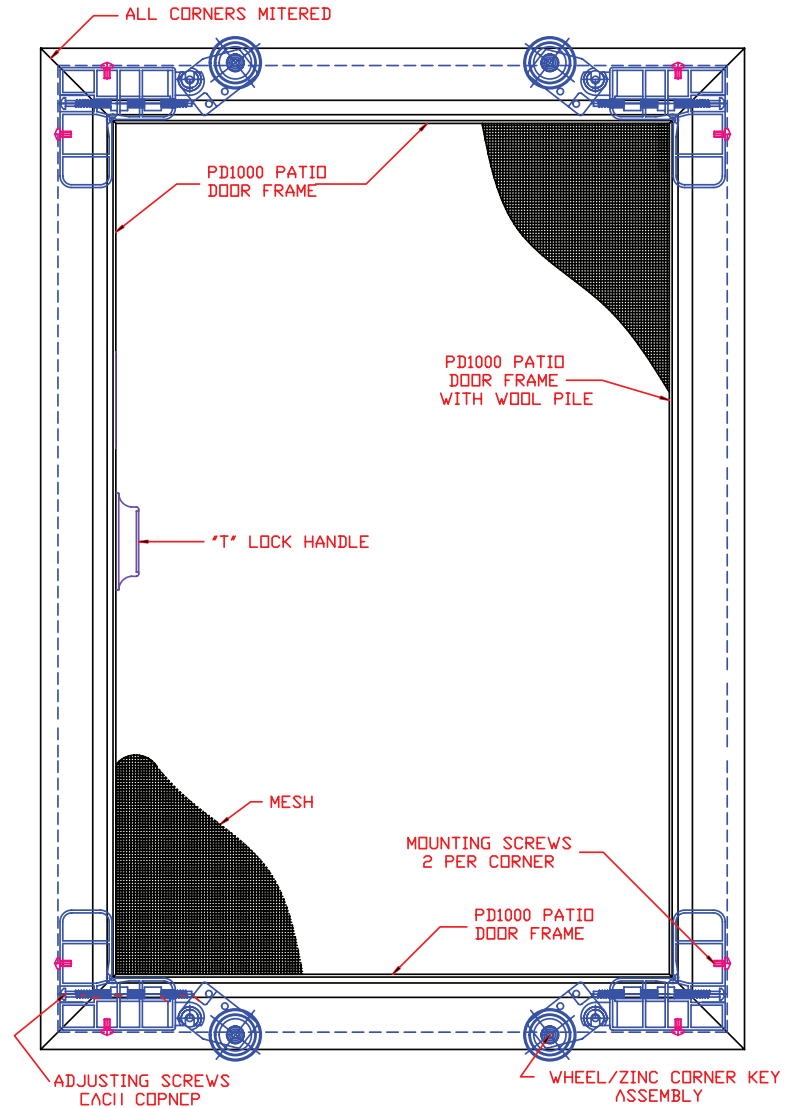

Knock-Down Patio Screen Door

- Premium Extruded Frame
- Precision, Mitered Corner Design
- Zinc Die Cast Corners with Integrated Nylon Side Adjustable Rollers
- High Quality Molded Handle Set with Lock Tab
- Wool Pile Standard
- All Components Available Separately
- Currently Available Colors Include: Mill, White, and Bronze
- Charcoal Fiberglass Screen Mesh and .135 Spline Included

In Stock

COMBINE SIZES TO GET QUANTITY DISCOUNTS

Part #	Size	Color
995H-1KD	30" x 80"	Mill
995H-2KD	30" x 80"	White
995H-3KD	30" x 80"	Bronze
995H-19KD	30" x 96"	Mill
995H-20KD	30" x 96"	White
995H-21KD	30" x 96"	Bronze
995H-7KD	36" x 80"	Mill
995H-8KD	36" x 80"	White
995H-9KD	36" x 80"	Bronze
995H-22KD	36" x 96"	Mill
995H-23KD	36" x 96"	White
995H-24KD	36" x 96"	Bronze
995H-13KD	48" x 80"	Mill
995H-14KD	48" x 80"	White
995H-15KD	48" x 80"	Bronze
995H-25KD	48" x 96"	Mill
995H-26KD	48" x 96"	White
995H-27KD	48" x 96"	Bronze

Custom sizes available including other screen mesh options and nylon, steel, or stainless steel rollers.

Contact your account manager for details. (Part# 995H-999KD)

Top and Side Rails

Bottom Rail Bug Flap Profile (Insect Barrier)