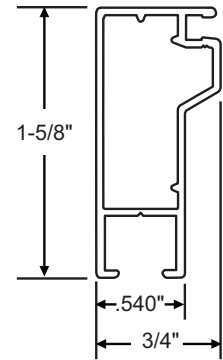

In Stock

COMBINE SIZES TO GET QUANTITY DISCOUNTS

Part #	Size	Color
995H-1KD	30" x 80"	Mill
995H-2KD	30" x 80"	White
995H-3KD	30" x 80"	Bronze
995H-19KD	30" x 96"	Mill
995H-20KD	30" x 96"	White
995H-21KD	30" x 96"	Bronze
995H-7KD	36" x 80"	Mill
995H-8KD	36" x 80"	White
995H-9KD	36" x 80"	Bronze
995H-22KD	36" x 96"	Mill
995H-23KD	36" x 96"	White
995H-24KD	36" x 96"	Bronze
995H-13KD	48" x 80"	Mill
995H-14KD	48" x 80"	White
995H-15KD	48" x 80"	Bronze
995H-25KD	48" x 96"	Mill
995H-26KD	48" x 96"	White
995H-27KD	48" x 96"	Bronze

Custom sizes available including other screen mesh options and nylon, steel, or stainless steel rollers.

Contact your account manager for details. (Part# 995H-999KD)

Top and Side Rails

Bottom Rail Bug Flap Profile (Insect Barrier)