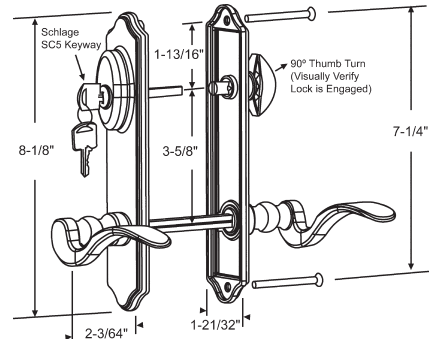

Part #	Function	Trim Set Series	Plate Size & Style	Door Size
55-147	Keyed	Expressions	12" Square	1-3/4" - 2/14"
55-142	Passive	Expressions	12" Square	1-3/4" - 2/14"

TRUE ELEGANCE SERIES

True Elegance series trim sets are available in Oil Rubbed Bronze, Polished Chrome, Brushed Chrome, Pewter, Dark Bronze, Black, White, Antique Brass, Polished Brass, PVD Brass, PVD Satin Nickel, Antique Nickel

Part #	Function	Trim Set Series	Plate Size & Style	Door Size
55-203	Keyed	True Elegance	10" Half Round	1-3/4"
55-204	Passive	True Elegance	10" Half Round	1-3/4"

Part #	Function	Trim Set Series	Plate Size & Style	Door Size
55-149	Keyed	True Elegance	10" Square	1-3/4"
55-150	Passive	True Elegance	10" Square	1-3/4"

Part #	Function	Trim Set Series	Plate Size & Style	Door Size
55-211	Keyed	True Elegance	10" Arch	1-3/4"
55-212	Passive	True Elegance	10" Arch	1-3/4"
55-115	Keyed	True Elegance	10" Arch	2"
55-213	Non-Keyed	True Elegance	10" Arch	2"
55-116	Passive	True Elegance	10" Arch	2"