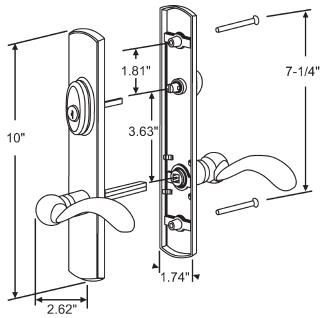

FORGINGS SERIES

Forgings series trim sets are available in Oil Rubbed Bronze, Distressed Satin Nickel, Distressed Oil Rubbed Bronze, Antique Nickel