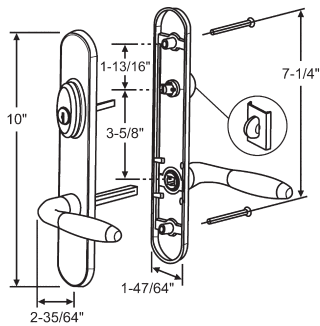

EVOLUTIONS SERIES

Evolutions series trim sets are available in Polished Chrome, Brushed Chrome, Pewter, Black, White