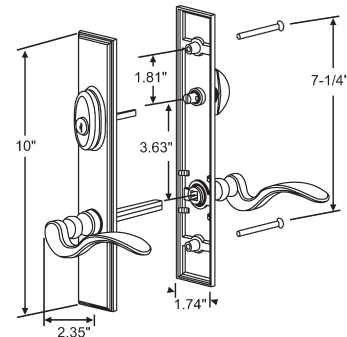

FUNCTION GUIDE

Keyed: Door sets have a cylinder on the outside backplate and a thumbturn on the interior backplate.
Non-Keyed: Door sets have only the thumbturn on the interior plate.
Passive: Door sets do not operate.

EXPRESSIONS SERIES

Expressions series trim sets are available in Oil Rubbed Bronze, Polished Chrome, Black, Antique Brass, PVD Brass, PVD Satin Nickel

Part #	Function	Trim Set Series	Plate Size & Style	Door Size
55-185	Keyed	Expressions	12" Arch	1-3/4" - 2/14"
55-186	Passive	Expressions	12" Arch	1-3/4" - 2/14"

Part #	Function	Trim Set Series	Plate Size & Style	Door Size
55-147	Keyed	Expressions	12" Square	1-3/4" - 2/14"
55-142	Passive	Expressions	12" Square	1-3/4" - 2/14"

TRUE ELEGANCE SERIES

True Elegance series trim sets are available in Oil Rubbed Bronze, Polished Chrome, Brushed Chrome, Pewter, Dark Bronze, Black, White, Antique Brass, Polished Brass, PVD Brass, PVD Satin Nickel, Antique Nickel

Part #	Function	Trim Set Series	Plate Size & Style	Door Size
55-203	Keyed	True Elegance	10" Half Round	1-3/4"
55-204	Passive	True Elegance	10" Half Round	1-3/4"

Part #	Function	Trim Set Series	Plate Size & Style	Door Size
55-149	Keyed	True Elegance	10" Square	1-3/4"
55-150	Passive	True Elegance	10" Square	1-3/4"