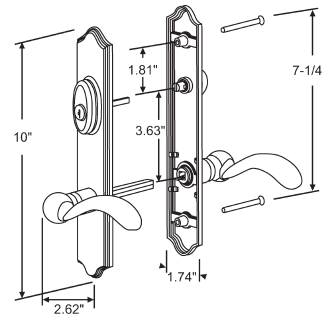

Part #	Function	Trim Set Series	Plate Size & Style	Door Size
55-201	Keyed	Forgings	10" Half Round	1-3/4"
55-202	Passive	Forgings	10" Half Round	1-3/4"

Part #	Function	Trim Set Series	Plate Size & Style	Door Size
55-209	Keyed	Forgings	10" Arch	1-3/4"
55-210	Passive	Forgings	10" Arch	1-3/4"