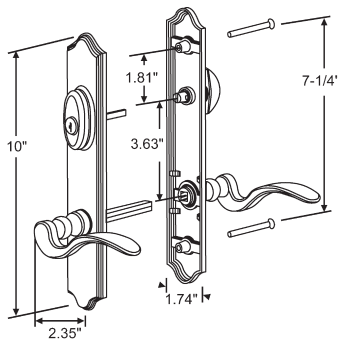

Part #	Function	Trim Set Series	Plate Size & Style	Door Size
55-147	Keyed	Expressions	12" Square	1-3/4" - 2/14"
55-142	Passive	Expressions	12" Square	1-3/4" - 2/14"

TRUE ELEGANCE SERIES

True Elegance series trim sets are available in Oil Rubbed Bronze, Polished Chrome, Brushed Chrome, Pewter, Dark Bronze, Black, White, Antique Brass, Polished Brass, PVD Brass, PVD Satin Nickel, Antique Nickel

Part #	Function	Trim Set Series	Plate Size & Style	Door Size
55-203	Keyed	True Elegance	10" Half Round	1-3/4"
55-204	Passive	True Elegance	10" Half Round	1-3/4"

Part #	Function	Trim Set Series	Plate Size & Style	Door Size
55-149	Keyed	True Elegance	10" Square	1-3/4"
55-150	Passive	True Elegance	10" Square	1-3/4"

Part #	Function	Trim Set Series	Plate Size & Style	Door Size
55-211	Keyed	True Elegance	10" Arch	1-3/4"
55-212	Passive	True Elegance	10" Arch	1-3/4"
55-115	Keyed	True Elegance	10" Arch	2"
55-213	Non-Keyed	True Elegance	10" Arch	2"
55-116	Passive	True Elegance	10" Arch	2"