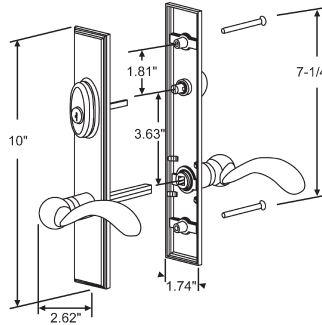

Part #	Function	Trim Set Series	Plate Size & Style	Door Size
55-101	Keyed	True Elegance	8" Arch	1-3/4"
55-160	Non-Keyed	True Elegance	8" Arch	1-3/4"
55-102	Passive	True Elegance	8" Arch	1-3/4"
55-159	Keyed	True Elegance	8" Arch	2"
55-197	Passive	True Elegance	8" Arch	2"

FORGINGS SERIES

Forgings series trim sets are available in Oil Rubbed Bronze, Distressed Satin Nickel, Distressed Oil Rubbed Bronze, Antique Nickel

Part #	Function	Trim Set Series	Plate Size & Style	Door Size
55-201	Keyed	Forgings	10" Half Round	1-3/4"
55-202	Passive	Forgings	10" Half Round	1-3/4"

Part #	Function	Trim Set Series	Plate Size & Style	Door Size
55-209	Keyed	Forgings	10" Arch	1-3/4"
55-210	Passive	Forgings	10" Arch	1-3/4"

Part #	Function	Trim Set Series	Plate Size & Style	Door Size
55-207	Keyed	Forgings	10" Round	2"
55-208	Passive	Forgings	10" Round	2"
55-205	Keyed	Forgings	10" Round	1-3/4"
55-206	Non-Keyed	Forgings	10" Round	1-3/4"
55-187	Passive	Forgings	10" Round	1-3/4"