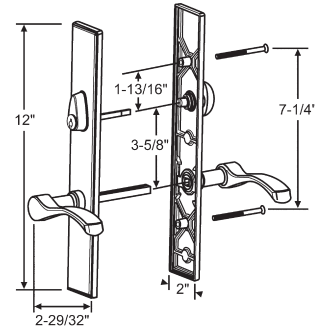

FUNCTION GUIDE

Keyed: Door sets have a cylinder on the outside backplate and a thumbturn on the interior backplate.
Non-Keyed: Door sets have only the thumbturn on the interior plate.
Passive: Door sets do not operate.

EXPRESSIONS SERIES

Expressions series trim sets are available in Oil Rubbed Bronze, Polished Chrome, Black, Antique Brass, PVD Brass, PVD Satin Nickel

Part #	Function	Trim Set Series	Plate Size & Style	Door Size
55-185	Keyed	Expressions	12" Arch	1-3/4" - 2/14"
55-186	Passive	Expressions	12" Arch	1-3/4" - 2/14"