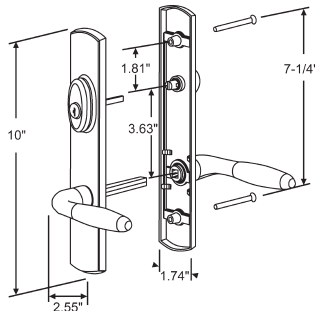

Part #	Function	Trim Set Series	Plate Size & Style	Door Size
55-209	Keyed	Forgings	10" Arch	1-3/4"
55-210	Passive	Forgings	10" Arch	1-3/4"

Part #	Function	Trim Set Series	Plate Size & Style	Door Size
55-207	Keyed	Forgings	10" Round	2"
55-208	Passive	Forgings	10" Round	2"
55-205	Keyed	Forgings	10" Round	1-3/4"
55-206	Non-Keyed	Forgings	10" Round	1-3/4"
55-187	Passive	Forgings	10" Round	1-3/4"

Part #	Function	Trim Set Series	Plate Size & Style	Door Size
55-214	Keyed	Forgings	10" Square	2"
55-215	Passive	Forgings	10" Square	2"
55-216	Keyed	Forgings	10" Square	1-3/4"
55-217	Passive	Forgings	10" Square	1-3/4"

EVOLUTIONS SERIES

Evolutions series trim sets are available in Polished Chrome, Brushed Chrome, Pewter, Black, White

Part #	Function	Trim Set Series	Plate Size & Style	Door Size
55-189	Keyed	Evolutions	10" Round	1-3/4"
55-190	Passive	Evolutions	10" Round	1-3/4"

Part #	Function	Trim Set Series	Plate Size & Style	Door Size
55-154	Keyed	Evolutions	10" Square	1-3/4"
55-155	Passive	Evolutions	10" Square	1-3/4"

Part #	Function	Trim Set Series	Plate Size & Style	Door Size
55-198	Keyed	Evolutions	10" Half Round	2"
55-199	Passive	Evolutions	10" Half Round	2"
55-122	Keyed	Evolutions	10" Half Round	1-3/4"
55-200	Non-Keyed	Evolutions	10" Half Round	1-3/4"
55-123	Passive	Evolutions	10" Half Round	1-3/4"