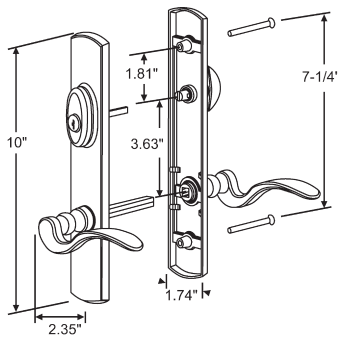

EXPRESSIONS SERIES

Expressions series trim sets are available in Oil Rubbed Bronze, Polished Chrome, Black, Antique Brass, PVD Brass, PVD Satin Nickel

Part #	Function	Trim Set Series	Plate Size & Style	Door Size
55-185	Keyed	Expressions	12" Arch	1-3/4" - 2/14"
55-186	Passive	Expressions	12" Arch	1-3/4" - 2/14"

Part #	Function	Trim Set Series	Plate Size & Style	Door Size
55-147	Keyed	Expressions	12" Square	1-3/4" - 2/14"
55-142	Passive	Expressions	12" Square	1-3/4" - 2/14"

TRUE ELEGANCE SERIES

True Elegance series trim sets are available in Oil Rubbed Bronze, Polished Chrome, Brushed Chrome, Pewter, Dark Bronze, Black, White, Antique Brass, Polished Brass, PVD Brass, PVD Satin Nickel, Antique Nickel

Part #	Function	Trim Set Series	Plate Size & Style	Door Size
55-203	Keyed	True Elegance	10" Half Round	1-3/4"
55-204	Passive	True Elegance	10" Half Round	1-3/4"

Part #	Function	Trim Set Series	Plate Size & Style	Door Size
55-149	Keyed	True Elegance	10" Square	1-3/4"
55-150	Passive	True Elegance	10" Square	1-3/4"