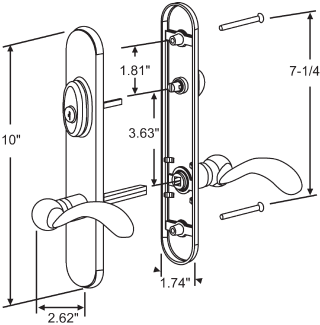

Part #	Function	Trim Set Series	Plate Size & Style	Door Size
55-101	Keyed	True Elegance	8" Arch	1-3/4"
55-160	Non-Keyed	True Elegance	8" Arch	1-3/4"
55-102	Passive	True Elegance	8" Arch	1-3/4"
55-159	Keyed	True Elegance	8" Arch	2"
55-197	Passive	True Elegance	8" Arch	2"

FORGINGS SERIES

Forgings series trim sets are available in Oil Rubbed Bronze, Distressed Satin Nickel, Distressed Oil Rubbed Bronze, Antique Nickel

Part #	Function	Trim Set Series	Plate Size & Style	Door Size
55-201	Keyed	Forgings	10" Half Round	1-3/4"
55-202	Passive	Forgings	10" Half Round	1-3/4"

Part #	Function	Trim Set Series	Plate Size & Style	Door Size
55-209	Keyed	Forgings	10" Arch	1-3/4"
55-210	Passive	Forgings	10" Arch	1-3/4"

Part #	Function	Trim Set Series	Plate Size & Style	Door Size
55-207	Keyed	Forgings	10" Round	2"
55-208	Passive	Forgings	10" Round	2"
55-205	Keyed	Forgings	10" Round	1-3/4"
55-206	Non-Keyed	Forgings	10" Round	1-3/4"
55-187	Passive	Forgings	10" Round	1-3/4"

Part #	Function	Trim Set Series	Plate Size & Style	Door Size
55-214	Keyed	Forgings	10" Square	2"
55-215	Passive	Forgings	10" Square	2"
55-216	Keyed	Forgings	10" Square	1-3/4"
55-217	Passive	Forgings	10" Square	1-3/4"