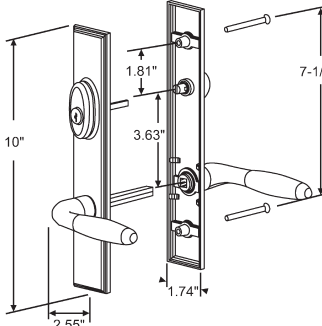

Part #	Function	Trim Set Series	Plate Size & Style	Door Size
55-189	Keyed	Evolutions	10" Round	1-3/4"
55-190	Passive	Evolutions	10" Round	1-3/4"

Part #	Function	Trim Set Series	Plate Size & Style	Door Size
55-154	Keyed	Evolutions	10" Square	1-3/4"
55-155	Passive	Evolutions	10" Square	1-3/4"