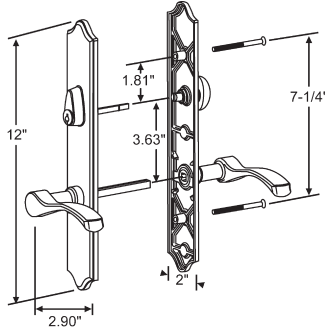

COLOR SUFFIX GUIDE

Oil Rubbed Bronze	ORBZ	Antique Brass	AB
Polished Chrome	PC	Polished Brass	PB
Brushed Chrome	BC	PVD Brass	BRS
Pewter	P	PVD Satin Nickel	SNK
Dark Bronze	DBZ	Distressed Satin Nickel	DSNK
Black	B	Distressed ORB	DORBZ
White	W	Antique Nickel	AN

FUNCTION GUIDE

Keyed: Door sets have a cylinder on the outside backplate and a thumbturn on the interior backplate.
Non-Keyed: Door sets have only the thumbturn on the interior plate.
Passive: Door sets do not operate.

ORDERING INSTRUCTIONS: Select the proper part number from the charts below. Use the chart to the left to select your desired finish. Add the suffix at the end of the part number.

EXAMPLE: Part number 55-185 in a polished chrome finish, use part number 55-185PC

EXPRESSIONS SERIES

Expressions series trim sets are available in Oil Rubbed Bronze, Polished Chrome, Black, Antique Brass, PVD Brass, PVD Satin Nickel