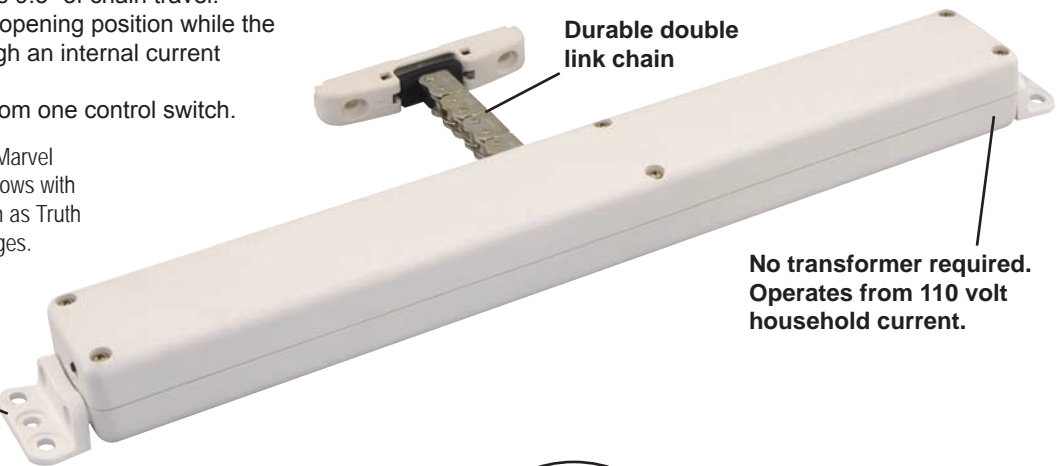

Motorized Operators for Casement & Awning Windows

Marvel™

The Next Generation of Power Window and Skylight Operating Systems.

Truth Hardware's new Marvel™ power operator system for windows and skylights proves that simpler can be better. Challenged with the expectation of window and skylight manufacturers with providing a small and sleek motorized system that is simple to install, easy to operate and above all affordable—Truth is confident that the Marvel System is the answer.

Easy to Install and Operate

With installation templates provided in each kit, the mounting brackets used to help secure the Marvel Operator to the center of your window makes this system one of the easiest systems to install.

- Three styles of mounting brackets accompany this product to allow for easy mounting.
- Can be face-mounted or mounted to applications with sills.
- Rated to lift skylight sashes that weigh up to 90 lbs.
- Rated for use in outdoor applications only.
- Controlled using a standard, single pole / double throw, center off momentary contact switch. (Not Supplied)
- Durable double link chain produces 9.5" of chain travel.
- Electronic limit switch controls the opening position while the closing position is controlled through an internal current sensing feature.
- Users can operate multiple units from one control switch.

Note: When used on awning windows, the Marvel System is designed to work on awning windows with a properly sized counter balance hinge such as Truth Hardware's 13 series or 34 series 4-bar hinges.

Durable double link chain