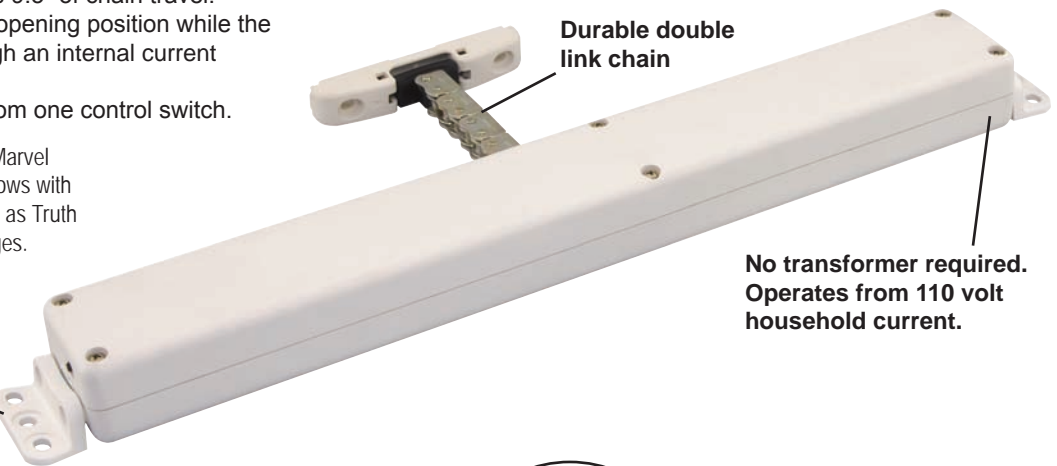

**Motorized Operators for Casement & Awning Windows**

**Marvel™**  
 The Next Generation of Power Window  
 and Skylight Operating Systems.

Truth Hardware's new Marvel™ power operator system for windows and skylights proves that simpler can be better. Challenged with the expectation of window and skylight manufacturers with providing a small and sleek motorized system that is simple to install, easy to operate and above all affordable—Truth is confident that the Marvel System is the answer.

**Easy to Install and Operate**

With installation templates provided in each kit, the mounting brackets used to help secure the Marvel Operator to the center of your window makes this system one of the easiest systems to install.

- Three styles of mounting brackets accompany this product to allow for easy mounting.
- Can be face-mounted or mounted to applications with sills.
- Rated to lift skylight sashes that weigh up to 90 lbs.
- Rated for use in outdoor applications only.
- Controlled using a standard, single pole / double throw, center off momentary contact switch. (Not Supplied)
- Durable double link chain produces 9.5" of chain travel.
- Electronic limit switch controls the opening position while the closing position is controlled through an internal current sensing feature.
- Users can operate multiple units from one control switch.

**Note:** When used on awning windows, the Marvel System is designed to work on awning windows with a properly sized counter balance hinge such as Truth Hardware's 13 series or 34 series 4-bar hinges.