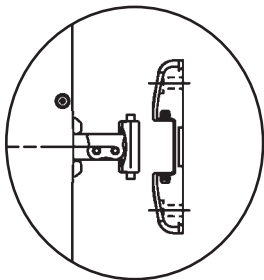

Snap Bracket Type

Part #	Truth #	Finish
39-760-1	42.90.03.100	Bronze
39-760-32	42.90.38.100	White (Weathershield)

Part #	Truth #	Finish
39-789-1	42.90.03.101	Bronze
39-789-32	42.90.38.101	White