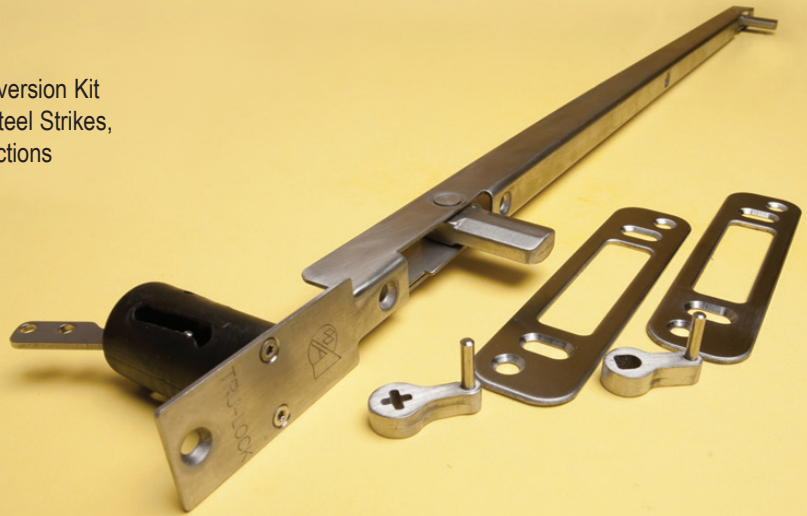

# TRU-LOCK MULTI-POINT LOCK SOLUTION FOR ENTRY DOORS

## Convert Your Single Point Dead Bolt into a Multi-Point Locking System

### 56-161

Multi-Point Lock Conversion Kit  
Includes 2 Stainless Steel Strikes,  
Screws & Instructions

### Kit Plate Cover

Kit Plate Cover Comes with 2 Strikes,  
Multi-Point Plate and all necessary Screws

Part #	Finish
56-162	Brass
56-163	Oil Rubbed Bronze
56-165SNK	Satin Nickel

- Excellent Retro Fit for Schlage, Kwikset, Wiser
- Increased Home Security – Capable of Grade 40 per ASTM F476
- Compatible with top brand handle hardware allowing consumer wide selection of decorative handle choices
- Very intuitive function for homeowner – operates the same as standard deadbolts today
- Constructed from stainless steel and composite materials
- Works on steel, fiberglass, aluminum and wood doors
- Works with both standard 2-3/8" and 2-3/4" double bore backsets
- Easy installation, instructions included.