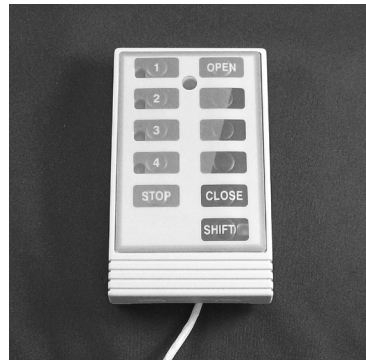

Base assembly for manual and motorized skylight operators with round end connector.

39-833

Control unit electric key pad only.