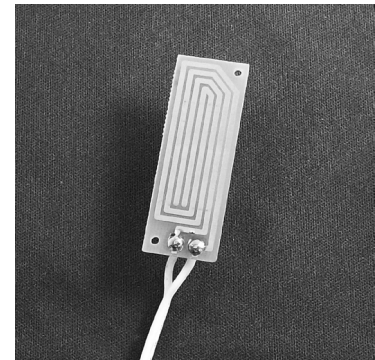

Deluxe Electronic skylight system control unit. White

- Operates up to 4 roof windows or shades
- 5 Preprogrammed opening positions
- Easy touch Keypad installs on wall
- Battery backup in case of power failure
- All necessary controls included

39-803

Motorized skylight conversion kit rain sensor only.