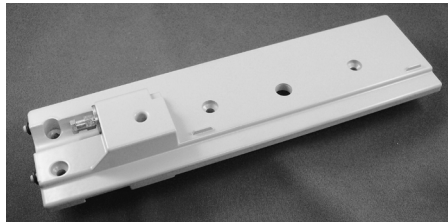

## Roto Invisible Manual and Motorized Skylight Operator Systems

Part #	Color
36-536SND	Sandstone
36-536W	White

Manual skylight operator with round end connector.

### 39-759SND

Motorized Skylight conversion kit. Converts manual operator to a motorized system. Includes rain sensor, remote control and adapter. Sandstone

Part #	Color
36-552SND	Sandstone
36-552W	White

Replacement electric operator cover only.

Part #	Color
36-560SND	Sandstone
36-560W	White

Base assembly for manual and motorized skylight operators with round end connector.