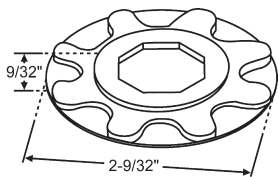

39-808

Star Sprocket