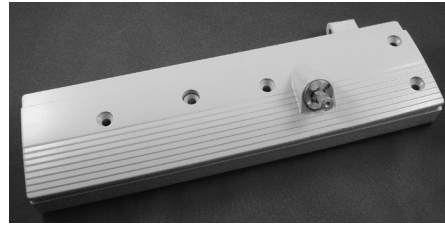

## Roto Invisible Manual and Motorized Skylight Operator Systems

Part #	Color
36-536SND	Sandstone
36-536W	White

Manual skylight operator with round end connector.

### 39-759SND

Motorized Skylight conversion kit. Converts manual operator to a motorized system. Includes rain sensor, remote control and adapter. Sandstone

Part #	Color
36-552SND	Sandstone
36-552W	White

Replacement electric operator cover only.

Part #	Color
36-560SND	Sandstone
36-560W	White

Base assembly for manual and motorized skylight operators with round end connector.