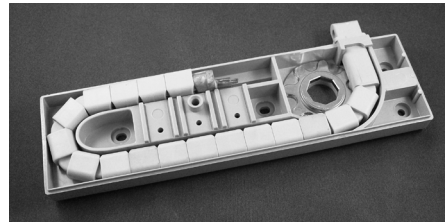

## Roto Invisible Manual and Motorized Skylight Operator Systems

Part #	Color
36-536SND	Sandstone
36-536W	White

Manual skylight operator with round end connector.

### 39-759SND

Motorized Skylight conversion kit. Converts manual operator to a motorized system. Includes rain sensor, remote control and adapter. Sandstone

Part #	Color
36-552SND	Sandstone
36-552W	White

Replacement electric operator cover only.

Part #	Color
36-560SND	Sandstone
36-560W	White

Base assembly for manual and motorized skylight operators with round end connector.