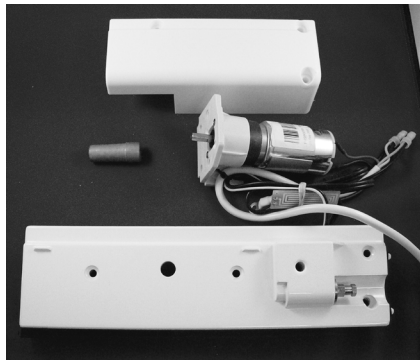

## Roto Invisible Manual and Motorized Skylight Operator Systems

Part #	Color
36-536SND	Sandstone
36-536W	White

Manual skylight operator with round end connector.

### 39-759SND

Motorized Skylight conversion kit. Converts manual operator to a motorized system. Includes rain sensor, remote control and adapter. Sandstone

Part #	Color
36-552SND	Sandstone
36-552W	White

Replacement electric operator cover only.

Part #	Color
36-560SND	Sandstone
36-560W	White

Base assembly for manual and motorized skylight operators with round end connector.

### 39-781

Deluxe Electronic skylight system control unit. White

- Operates up to 4 roof windows or shades
- 5 Preprogrammed opening positions
- Easy touch Keypad installs on wall
- Battery backup in case of power failure
- All necessary controls included