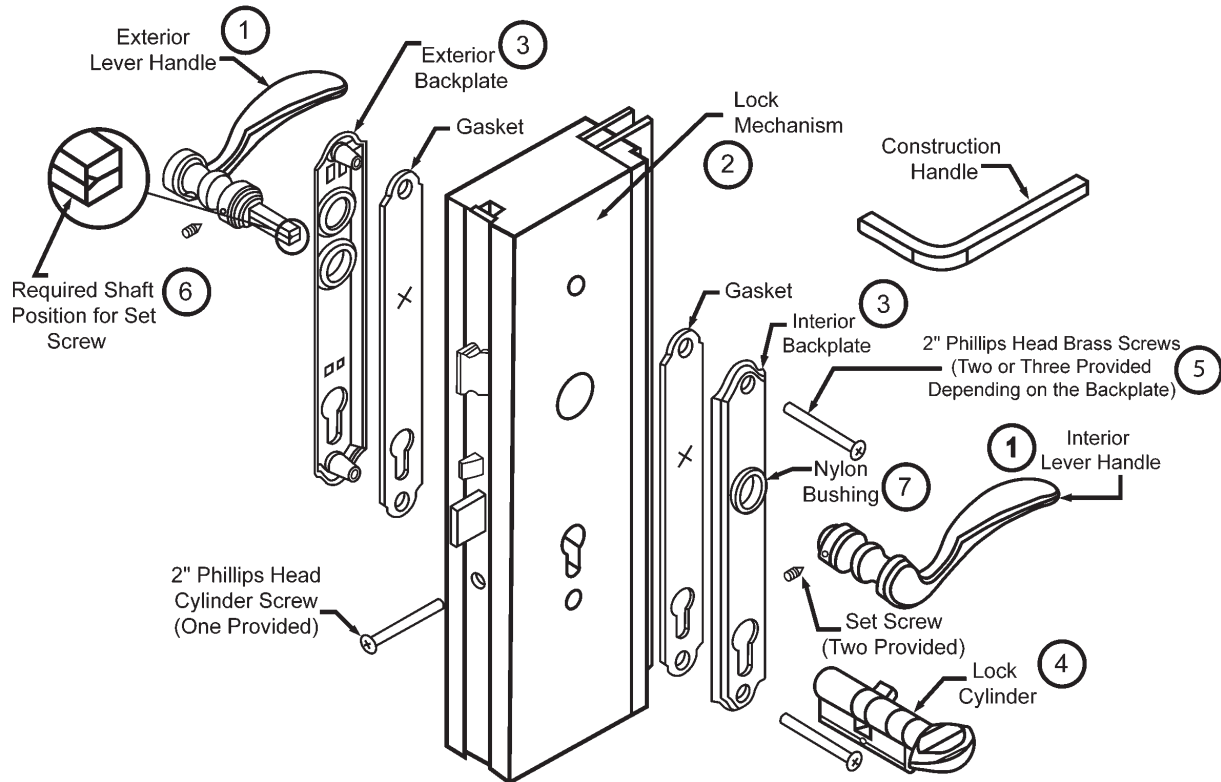

Pella Swing Door Handle Set Replacement Parts

	Part #	Description	Old Number	Finish
1.	850-8751491	RH Lever Handle	10216	F71
	850-8751495	LH Lever Handle	10217	F71
2.	850-8777959	Lock Mechanism	90004	
3.	850-8750903	Interior Backplate	10072	F71
	850-8750907	Exterior Backplate	10073	F71
4.	850-8753291	Lock Cylinder w/ Key	112271045251	F71
	850-8751435	Lock Cylinder No Key Thumb Turn	102071005201	F71
5.	850-8751939	Backplate Screw Pack	10326	
6.	850-665556	Handle Shaft	6850-2189	
7.	850-635528	Nylon Backplate Bushing	7730-4295	Gold

Note:

* For complete handle sets order:

#850-2106503 - full cylinder, New Resista Brass Finish

#850-2106520 - 1/2 cylinder, New Resista Brass Finish