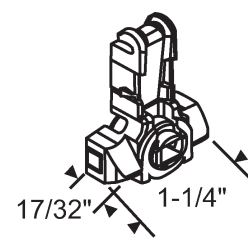

Part #	Puck Color	Cam	Suffix
62-50047	White	Open	AW

Drop-In T-Lock