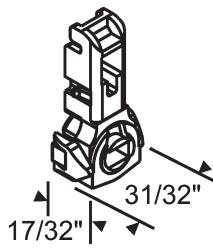

TILT SHOES

Part #	Puck Color	Cam	Suffix
62-50000	Red	Open	F
62-50001	Red	Closed	G
62-50002	White	Open	H
62-50003	White	Closed	D
62-50004	Black	Closed	I
62-50005	Blue	Closed	B
62-50015	Black	Open	J
62-50042	White	Open	AA

T-Lock/Molded Spring

Part #	Puck Color	Cam	Suffix
62-50006	Green	Closed	A
62-50007	Green	Open	C
62-50052	Green	Open w/ Stamped Pivot	AX

T-Lock

Part #	Puck Color	Cam	Suffix
62-50008	White	Closed	K
62-50009	Black	Closed	E
62-50010	Blue	Closed	L

T-Lock

Part #	Puck Color	Cam	Suffix
62-50012	Tan	Open	P

Front-to-Back T-Lock

Part #	Puck Color	Cam	Suffix
62-50011	Tan	Open	N

Front-to-Back T-Lock