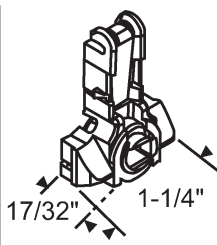

Part #	Cam	Suffix
62-50034	Closed	V

Drop-In T-Lock