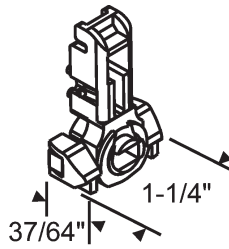

TILT SHOES

Part #	Puck Color	Cam	Suffix
62-50000	Red	Open	F
62-50001	Red	Closed	G
62-50002	White	Open	H
62-50003	White	Closed	D
62-50004	Black	Closed	I
62-50005	Blue	Closed	B
62-50015	Black	Open	J
62-50042	White	Open	AA

T-Lock/Molded Spring

Part #	Puck Color	Cam	Suffix
62-50006	Green	Closed	A
62-50007	Green	Open	C
62-50052	Green	Open w/ Stamped Pivot	AX

T-Lock

Part #	Puck Color	Cam	Suffix
62-50008	White	Closed	K
62-50009	Black	Closed	E
62-50010	Blue	Closed	L

T-Lock

Part #	Puck Color	Cam	Suffix
62-50012	Tan	Open	P

Front-to-Back T-Lock

Part #	Puck Color	Cam	Suffix
62-50011	Tan	Open	N

Front-to-Back T-Lock