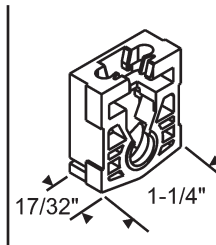

62-50014
Metal Spring
Molded Plate

62-50013
Inverted Link
Used with 62-50014

Ordering Information

1) Measure metal channel length (Do not include any attached ends.)
2) Check number stamped on channel: e.g., 23C, 29A etc.
3) Select our corresponding part number from chart on next page.
4) Select clip from list above and add suffix to end of part number.
5) Select the appropriate "T" lock option from list above and add suffix to end of part number.

Example Ordering Chart

Channel Length	Number Stamped on Balance	Our Part Number	Clip Attached	Tilt Shoe Attached	Complete Part Number
28"	28A	62-716-28A-	60-950	62-50007	62-716-28A-34C

These balances are special order
Contact Your Account Manager For Delivery Schedules