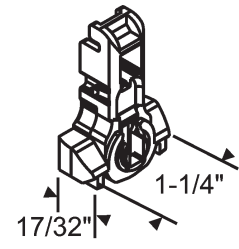

TILT SHOES

Part #	Puck Color	Cam	Suffix
62-50000	Red	Open	F
62-50001	Red	Closed	G
62-50002	White	Open	H
62-50003	White	Closed	D
62-50004	Black	Closed	I
62-50005	Blue	Closed	B
62-50015	Black	Open	J
62-50042	White	Open	AA

T-Lock/Molded Spring

Part #	Puck Color	Cam	Suffix
62-50006	Green	Closed	A
62-50007	Green	Open	C
62-50052	Green	Open w/ Stamped Pivot	AX

T-Lock

Part #	Puck Color	Cam	Suffix
62-50008	White	Closed	K
62-50009	Black	Closed	E
62-50010	Blue	Closed	L

T-Lock

Part #	Puck Color	Cam	Suffix
62-50012	Tan	Open	P

Front-to-Back T-Lock

Part #	Puck Color	Cam	Suffix
62-50011	Tan	Open	N

Front-to-Back T-Lock