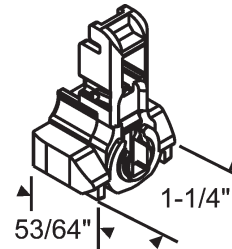

TILT SHOES

Part #	Puck Color	Cam	Suffix
62-50000	Red	Open	F
62-50001	Red	Closed	G
62-50002	White	Open	H
62-50003	White	Closed	D
62-50004	Black	Closed	I
62-50005	Blue	Closed	B
62-50015	Black	Open	J
62-50042	White	Open	AA

T-Lock/Molded Spring

Part #	Puck Color	Cam	Suffix
62-50006	Green	Closed	A
62-50007	Green	Open	C
62-50052	Green	Open w/ Stamped Pivot	AX

T-Lock

Part #	Puck Color	Cam	Suffix
62-50008	White	Closed	K
62-50009	Black	Closed	E
62-50010	Blue	Closed	L

T-Lock

Part #	Puck Color	Cam	Suffix
62-50012	Tan	Open	P

Front-to-Back T-Lock

Part #	Puck Color	Cam	Suffix
62-50011	Tan	Open	N

Front-to-Back T-Lock