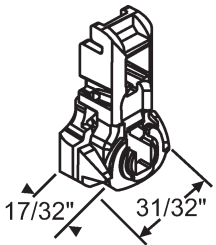

Part #	Puck Color	Cam	Suffix
62-50033	Black	Open	W

Front-to-Back T-Lock