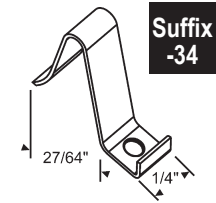

## 62-716 Series 1/2" x 1/2" Inverted Tilt Channel Balances

### CLIPS

**Suffix -34**

**60-950**

Form Fit Hanger  
Use with Traditional Pulley

**Suffix -33**

**60-937**

Form Fit Screw-in  
Use with Traditional Pulley

**Suffix -20**

### Ordering Information

- 1) Measure metal channel length (Do not include any attached ends.)
- 2) Check number stamped on channel: e.g., 23C, 29A etc.
- 3) Select our corresponding part number from chart on next page.
- 4) Select clip from list above and add suffix to end of part number.
- 5) Select the appropriate "T" lock option from list above and add suffix to end of part number.

### Example Ordering Chart

Channel Length	Number Stamped on Balance	Our Part Number	Clip Attached	Tilt Shoe Attached	Complete Part Number
28"	28A	62-716-28A-	60-950	62-50007	<b>62-716-28A-34C</b>

These balances are special order  
Contact Your Account Manager For Delivery Schedules