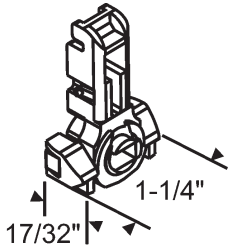

TILT SHOES

Part #	Puck Color	Cam	Suffix
62-50000	Red	Open	F
62-50001	Red	Closed	G
62-50002	White	Open	H
62-50003	White	Closed	D
62-50004	Black	Closed	I
62-50005	Blue	Closed	B
62-50015	Black	Open	J
62-50042	White	Open	AA

T-Lock/Molded Spring

Part #	Puck Color	Cam	Suffix
62-50006	Green	Closed	A
62-50007	Green	Open	C
62-50052	Green	Open w/ Stamped Pivot	AX

T-Lock

Part #	Puck Color	Cam	Suffix
62-50008	White	Closed	K
62-50009	Black	Closed	E
62-50010	Blue	Closed	L

T-Lock

Part #	Puck Color	Cam	Suffix
62-50012	Tan	Open	P

Front-to-Back T-Lock

Part #	Puck Color	Cam	Suffix
62-50011	Tan	Open	N

Front-to-Back T-Lock