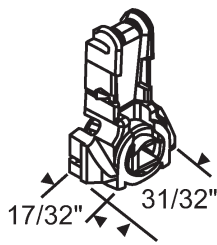

Part #	Cam	Suffix
62-50055	Closed	AV

Drop-In T-Lock