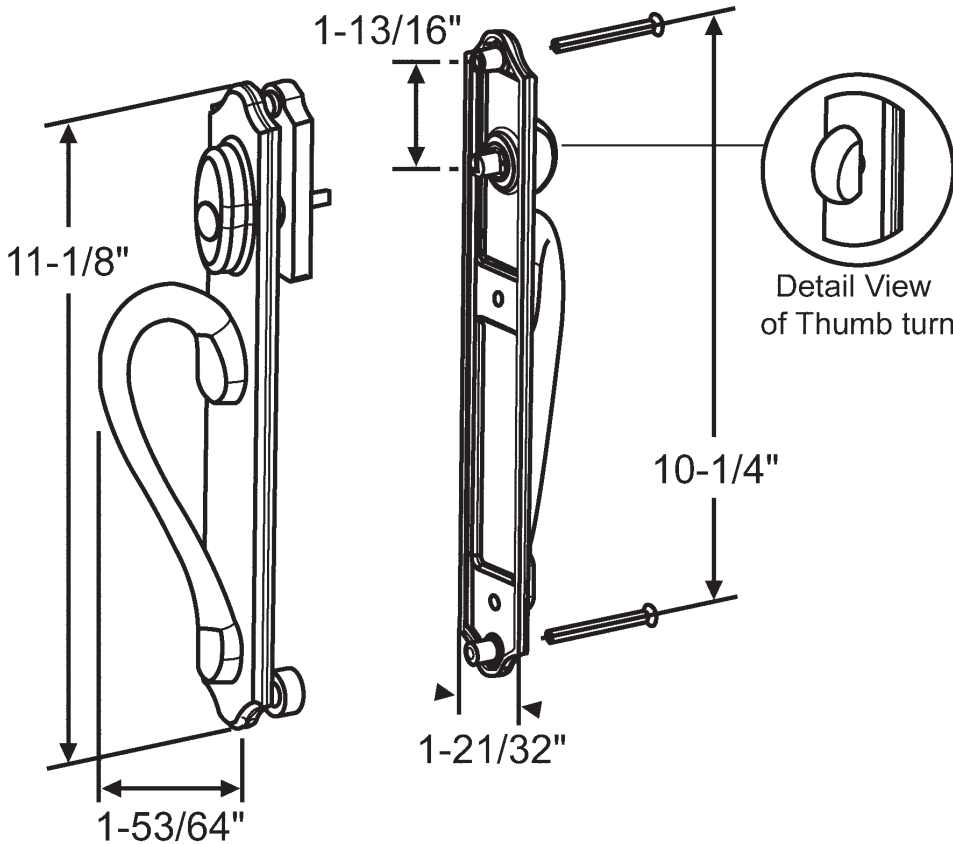

Sliding Door Trim Sets

Ashland Inspirations

Solid Brass aesthetically pleasing trim sets and high corrosion resistance

Key Features:

- Popular transitional style that is ergonomically friendly
- Popular appearance with first-class finishes
- The home-owner can visually verify that lock is engaged with 90-degree thumb-turn rotation
- The thumb-turn is located above the handle for convenience and ease of use
- With a Schlage C-keyway cylinder, homeowners can key all doors alike
- Integrated key cylinder housing prevents air and water infiltration and offers superior security
- Gasket behind escutcheon plate reduces air infiltration from the exterior
- Weep hole on exterior escutcheon plate prevents water collection