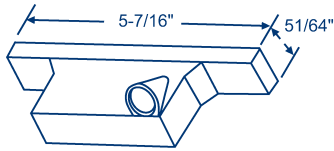

OLD ROTO HARDWARE

36-333 LH operator shown
36-334 RH operator opposite

36-333SP LH operator shown
36-334SP RH operator opposite

36-333CV-3 LH
 shown
36-334CV-3 RH opposite
 white plastic cover
 for operator

37-159WH
 Standard white crank
 handle w/hex broach
 Replaces **37-148**

37-160
 Folding white crank
 handle
 w/hex broach

900-161
 T Handle
 aluminum finish only

39-350
 plastic support

39-351
 metal backer
 NO LONGER AVAILABLE
 USE: 39-614