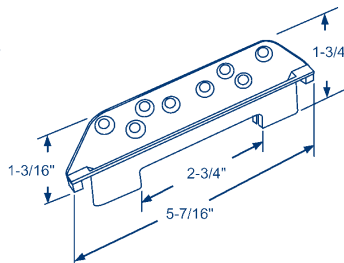

OLD ROTO HARDWARE

36-333 LH operator shown
36-334 RH operator opposite

36-333SP LH operator shown
36-334SP RH operator opposite

36-333CV-3 LH
 shown
36-334CV-3 RH opposite
 white plastic cover
 for operator

37-159WH
 Standard white crank
 handle w/hex broach
 Replaces **37-148**

37-160
 Folding white crank
 handle
 w/hex broach

900-161
 T Handle
 aluminum finish only

39-350
 plastic support

39-351
 metal backer
 NO LONGER AVAILABLE
 USE: 39-614