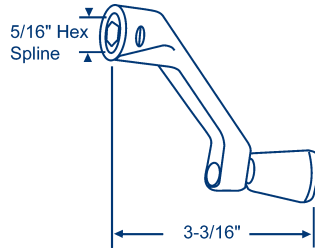

OLD ROTO HARDWARE

36-333 LH operator shown
36-334 RH operator opposite

36-333SP LH operator shown
36-334SP RH operator opposite

36-333CV-3 LH
 shown
36-334CV-3 RH opposite
 white plastic cover
 for operator

37-159WH
 Standard white crank
 handle w/hex broach
 Replaces **37-148**

37-160
 Folding white crank
 handle
 w/hex broach

900-161
 T Handle
 aluminum finish only

39-350
 plastic support

39-351
 metal backer
 NO LONGER AVAILABLE
 USE: 39-614