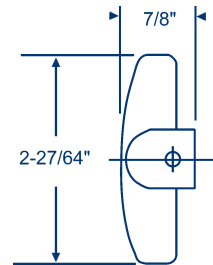

OLD ROTO HARDWARE

36-333 LH operator shown
36-334 RH operator opposite

36-333SP LH operator shown
36-334SP RH operator opposite

36-333CV-3 LH
 shown
36-334CV-3 RH opposite
 white plastic cover
 for operator

37-159WH
 Standard white crank
 handle w/hex broach
 Replaces **37-148**

37-160
 Folding white crank
 handle
 w/hex broach

900-161
 T Handle
 aluminum finish only

39-350
 plastic support

39-351
 metal backer
 NO LONGER AVAILABLE
 USE: 39-614