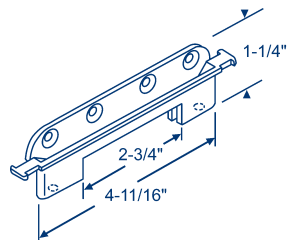

OLD ROTO HARDWARE

36-333 LH operator shown
36-334 RH operator opposite

36-333SP LH operator shown
36-334SP RH operator opposite

36-333CV-3 LH
 shown
36-334CV-3 RH opposite
 white plastic cover
 for operator

37-159WH
 Standard white crank
 handle w/hex broach
 Replaces **37-148**

37-160
 Folding white crank
 handle
 w/hex broach

900-161
 T Handle
 aluminum finish only

39-350
 plastic support

39-351
 metal backer
 NO LONGER AVAILABLE
 USE: 39-614