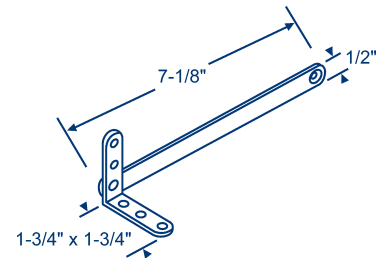

39-352
connecting arm

strybuc
INDUSTRIES
WINDOW AND DOOR HARDWARE

800-352-0800

610-534-3200

fax 610-534-3202