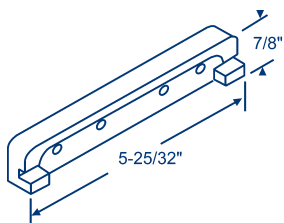

OLD ROTO HARDWARE

36-333 LH operator shown
36-334 RH operator opposite

36-333SP LH operator shown
36-334SP RH operator opposite

36-333CV-3 LH
 shown
36-334CV-3 RH opposite
 white plastic cover
 for operator

37-159WH
 Standard white crank
 handle w/hex broach
 Replaces **37-148**

37-160
 Folding white crank
 handle
 w/hex broach

900-161
 T Handle
 aluminum finish only

39-350
 plastic support

39-351
 metal backer
 NO LONGER AVAILABLE
 USE: 39-614