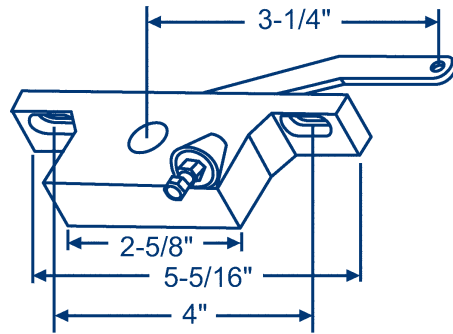

OLD ROTO HARDWARE

36-333 LH operator shown
36-334 RH operator opposite

36-333SP LH operator shown
36-334SP RH operator opposite

36-333CV-3 LH
 shown
36-334CV-3 RH opposite
 white plastic cover
 for operator

37-159WH
 Standard white crank
 handle w/hex broach
 Replaces **37-148**

37-160
 Folding white crank
 handle
 w/hex broach

900-161
 T Handle
 aluminum finish only

39-350
 plastic support

39-351
 metal backer
 NO LONGER AVAILABLE
 USE: 39-614