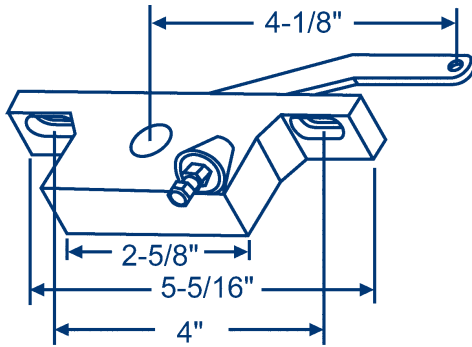

OLD ROTO HARDWARE

36-333 LH operator shown
36-334 RH operator opposite

36-333SP LH operator shown
36-334SP RH operator opposite

36-333CV-3 LH
 shown
36-334CV-3 RH opposite
 white plastic cover
 for operator

37-159WH
 Standard white crank
 handle w/hex broach
 Replaces **37-148**

37-160
 Folding white crank
 handle
 w/hex broach

900-161
 T Handle
 aluminum finish only

39-350
 plastic support

39-351
 metal backer
 NO LONGER AVAILABLE
 USE: 39-614