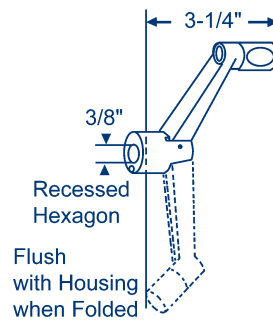

OLD ROTO HARDWARE

36-333 LH operator shown
36-334 RH operator opposite

36-333SP LH operator shown
36-334SP RH operator opposite

36-333CV-3 LH
 shown
36-334CV-3 RH opposite
 white plastic cover
 for operator

37-159WH
 Standard white crank
 handle w/hex broach
 Replaces **37-148**

37-160
 Folding white crank
 handle
 w/hex broach

900-161
 T Handle
 aluminum finish only

39-350
 plastic support

39-351
 metal backer
 NO LONGER AVAILABLE
 USE: 39-614