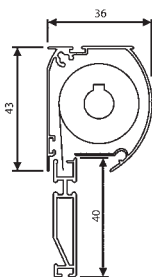

36mm Cassette

Genius vertical window screen systems add a distinctive touch to any window. This unique design is small enough to rest virtually unnoticed in the reveal of a window. Customize in your shop or in the field for a fast and easy installation. Because the screen is protected when not in use, there is never a need to remove and store screens during the winter.