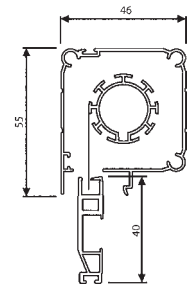

46mm Cassette

THRESHOLD TRANSITIONS

PLATFORM

NARROW

MEDIUM

TRANSITIONS FOR 36MM AND 41MM SYSTEMS

Description	Clear Anodized	Bronze Anodized
Platform Transition	990-38CA	990-38DBZA
Narrow Transition	990-39CA	990-39DBZA
Medium Transition	990-40CA	990-40DBZA

Sold Min. 5 Lengths - 122" per Length - Can Mix and Match

SALESMEN SAMPLES