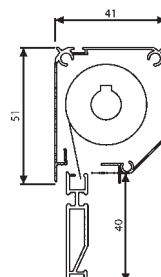

41mm Cassette

36MM SYSTEM			41MM SYSTEM		
Part #	Color	Maximum Opening	Part #	Color	Maximum Opening
990-300W	White	24" x 52"	990-304W	White	24" x 66"
990-300BRN	Brownstone	24" x 52"	990-304BRN	Brownstone	24" x 66"
990-301W	White	36" x 52"	990-305W	White	36" x 66"
990-301BRN	Brownstone	36" x 52"	990-305BRN	Brownstone	36" x 66"
990-302W	White	48" x 52"	990-306W	White	48" x 66"
990-302BRN	Brownstone	48" x 52"	990-306BRN	Brownstone	48" x 66"
990-303W	White	60" x 52"	990-307W	White	60" x 66"
990-303BRN	Brownstone	60" x 52"	990-307BRN	Brownstone	60" x 66"