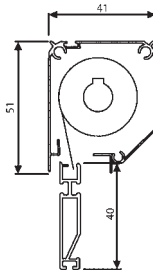

41mm Cassette

DELUXE DESIGN - This Deluxe Design 41mm Retractable Screen is stylish and has added rigidity for taller doors. It is best for larger/wider openings or anywhere you may need more screen. The standard 41mm cassette housing contains 66" of 18 x 16 screen fabric. The Genius TuffScreen series 41mm cassette housing contains 54" of 18 x 14 screen fabric.