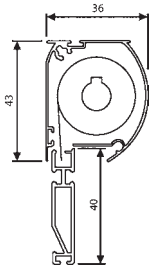

Screen Hardware

Retractable Screen Door Systems

36mm Cassette

PETITE DESIGN - The petite design of the 36mm Retractable Screen makes it perfect for most door applications. This Retractable Screen is small enough to rest virtually unnoticed in the jamb area of most swing doors and in the meeting rail of most sliding Patio Doors. The standard 36mm cassette housing contains 54" of 18 x 16 screen fabric. The Genius TuffScreen series 36mm cassette housing contains 42" of 18 x 14 screen fabric.