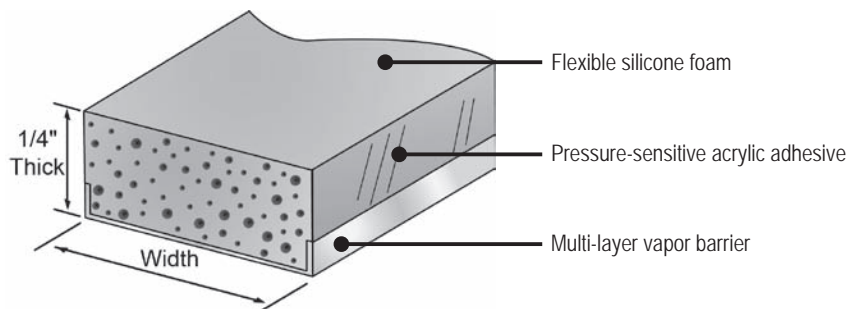

TOLL FREE: 800-352-0800

2011 PGI®

strybuc
INSULATION

249