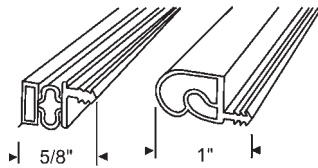

2" Lengths

Magnetic Weatherstrip Replacement For Steel Doors

Metal door replacement set consists of magnetic and compression pieces which fit into existing kerf around the door frame. Seals completely against drafts, dirt and moisture.