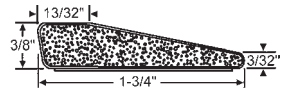

Part #	Color	Part #	Color
63-192W-2	White	63-192W-96	White
63-192-2	Bronze	63-192-96	Bronze
63-192BG-2	Beige	63-192BG-96	Beige

2" Lengths

96" Lengths

Part #	Color
63-345-2	Bronze

2" Lengths

Part #	Color
63-296-2	Bronze