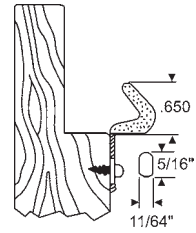

Part #	Color
900-18139BX	Brown
900-18139WX	White