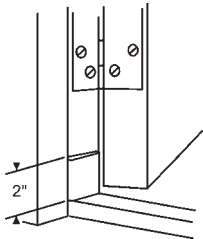

Foam Corner Seals

Q-Lon® Door Seal made of open-cell urethane foam core and clad in embossed polyethylene. Strike jamb and hinge jamb sill corners. One profile seals the strike side, hinge side and header while maintaining a tight seal.