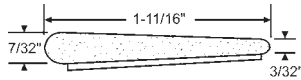

Foam Corner Seals

Q-Lon® Door Seal made of open-cell urethane foam core and clad in embossed polyethylene. Strike jamb and hinge jamb sill corners. One profile seals the strike side, hinge side and header while maintaining a tight seal.

Part #	Color	Part #	Color
63-192W-2	White	63-192W-96	White
63-192-2	Bronze	63-192-96	Bronze
63-192BG-2	Beige	63-192BG-96	Beige

2" Lengths

96" Lengths