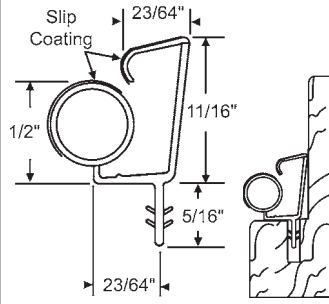

63-208-82BZ
Bronze Vinyl. 82" Long
Premdor/Therma-Tru