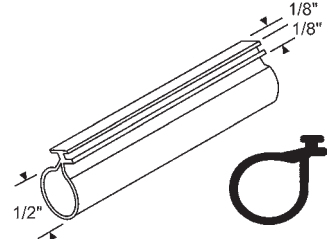

Fits 80-85% of all spline type aluminum windows. Fits all type glazing spline.

Actual Size

Part #	Length
68-1	100 ft.
68-1M	1,000 ft.

Actual Size

Part #	Length
68-2	100 ft.
68-2M	1,000 ft.

Actual Size

Part #	Length
68-3	100 ft.
68-3M	1,000 ft.

Actual Size

Part #	Length
68-4	100 ft.
68-4M	1,000 ft.

Window Glazing & Weatherstripping

Weatherstrip

Part #	Color
63-247	Black

Vinyl

900-20207
Black Vinyl
Seasonall/Silverline

900-20230
Foam Filled White Vinyl Bubble Seal
Seasonall