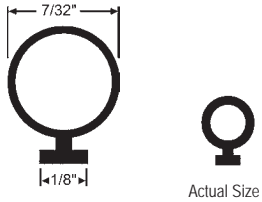

Window Glazing & Weatherstripping

Weatherstrip

Part #	Color
63-247	Black

Vinyl