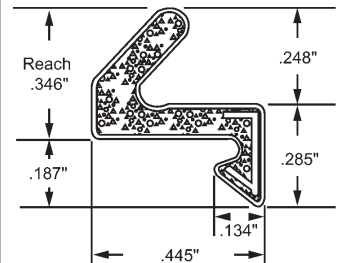

63-207
White
Sold in 100' Roll