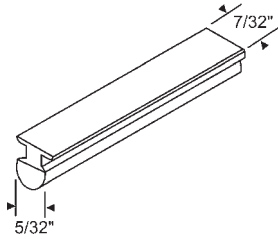

Fits 80-85% of all spline type aluminum windows. Fits all type glazing spline.

Actual Size

Part #	Length
68-1	100 ft.
68-1M	1,000 ft.

Actual Size

Part #	Length
68-2	100 ft.
68-2M	1,000 ft.

Actual Size

Part #	Length
68-3	100 ft.
68-3M	1,000 ft.

Actual Size

Part #	Length
68-4	100 ft.
68-4M	1,000 ft.

Window Glazing & Weatherstripping

Weatherstrip

Part #	Color
63-247	Black

Vinyl

900-20207
Black Vinyl
Seasonall/Silverline

900-20230
Foam Filled White Vinyl Bubble Seal
Seasonall