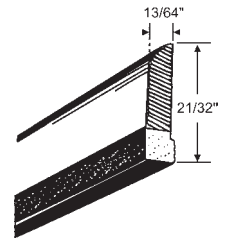

Additional backing sizes available: 23/64", 27/64", 1/2"

Weatherstripping With Adhesive Backing

Part #	Length
63-49TP	100 ft. roll
63-51TP	1,000 ft. roll

7/32" (.220) Pile Height

Part #	Length
63-55TP	100 ft. roll
63-57TP	1,000 ft. roll

1/4" (.250) Pile Height

Other Sizes Available Upon Request With Minimum Orders

Misc

900-13005

36" Replacement Threshold Insert
Gray, Vinyl

900-14942

Wood & Vinyl Foam Door Set
2 pc. 7' Long, 1 pc. 3' Long

Edgetech Super Spacer