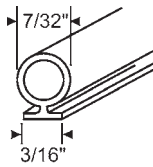

63-429B
Black Vinyl