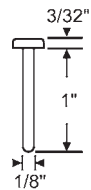

Plunger

90-1024
Nylon