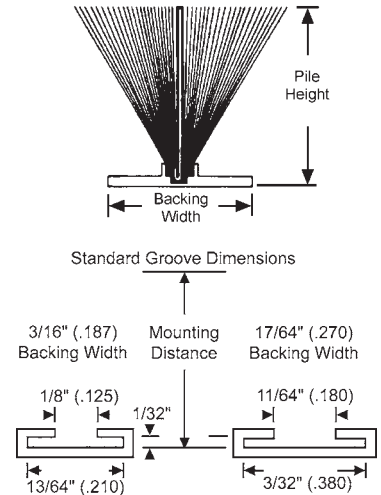

Window Glazing & Weatherstripping

Entraseal Door Astragal Seals

For commercial/entrance doors, including wood doors. Designed with unique features not available in other astragals.

- Standard pile height -.480"
- Five 7' lengths per tube.
- Sold in Multiples of 5.

63-500

Profile for Kawneer Door shown
Black

Gray Replacement Weatherstripping

3/16" (.187) Backing Width

Pile Height	100 Ft.	500 Ft.	Misc.
.170 (11/64)	63-76	63-77	63-78-4.5 (4500')
.200 (13/64)	63-7	63-8	63-9REEL (4000')
.230 (15/64)	63-82	63-83	63-84-3.5 (3500')
.260 (17/64)	63-85	63-86	63-87-3 (3000')
.290 (19/64)	63-25	63-26	63-27REEL (1500")
.320 (21/64)	63-94	63-95	63-96REEL (1000')
.350 (23/64)	63-34	63-35	63-36 (1000')

17/64" (.270) Backing Width

Pile Height	100 Ft.	500 Ft.	Misc.
.170 (11/64)	63-40	63-41	63-42REEL (7000')
.200 (13/64)	63-46	63-47	63-48-3 (3000')
.230 (15/64)	63-52	63-53	63-54REEL (1500')
.260 (17/64)	63-112	63-113	63-114REEL (1500')
.290 (19/64)	63-61	63-62	63-63-2 (2000')
.320 (21/64)	63-121	63-122	63-123-2 (2000')
.350 (23/64)	63-70	63-71	63-72REEL (1500')

Additional backing sizes available: 23/64", 27/64", 1/2"

Weatherstripping With Adhesive Backing

Part #	Length
63-49TP	100 ft. roll
63-51TP	1,000 ft. roll

7/32" (.220) Pile Height

Part #	Length
63-55TP	100 ft. roll
63-57TP	1,000 ft. roll

1/4" (.250) Pile Height

Other Sizes Available Upon Request With Minimum Orders

Misc

900-13005

36" Replacement Threshold Insert
Gray, Vinyl

900-14942

Wood & Vinyl Foam Door Set
2 pc. 7' Long, 1 pc. 3' Long

Edgetech Super Spacer

Edgetech Super Spacer®