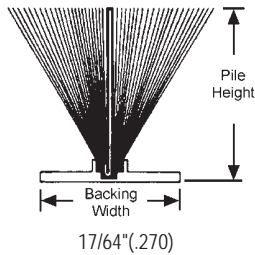

Weatherstripping With Adhesive Backing

Part #	Length
63-49TP	100 ft. roll
63-51TP	1,000 ft. roll

7/32" (.220) Pile Height

Part #	Length
63-55TP	100 ft. roll
63-57TP	1,000 ft. roll

1/4" (.250) Pile Height

Other Sizes Available Upon Request With Minimum Orders