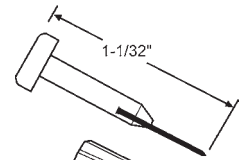

90-857
Clear Plastic w/ Steel Shaft

90-973
Clear Plastic w/ Steel Shaft

Window Grille Kit

The window grille kit is simple to install and easy to remove for cleaning at a fraction of the typical cost. The kit contains enough material for a standard size window or door including: 12 pieces of 24" Profile, 8 "X" Connectors and 16 Fasteners.