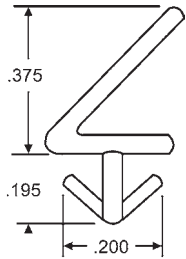

63-170
White. Extruded Vinyl