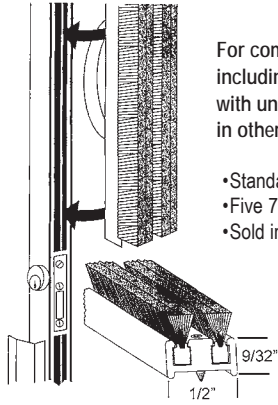

Window Glazing & Weatherstripping

Entraseal Door Astragal Seals

For commercial/entrance doors, including wood doors. Designed with unique features not available in other astragals.

- Standard pile height -.480"
- Five 7' lengths per tube.
- Sold in Multiples of 5.

63-500

Profile for Kawneer Door shown
Black

Gray Replacement Weatherstripping

3/16" (.187) Backing Width

Pile Height	100 Ft.	500 Ft.	Misc.
.170 (11/64)	63-76	63-77	63-78-4.5 (4500')
.200 (13/64)	63-7	63-8	63-9REEL (4000')
.230 (15/64)	63-82	63-83	63-84-3.5 (3500')
.260 (17/64)	63-85	63-86	63-87-3 (3000')
.290 (19/64)	63-25	63-26	63-27REEL (1500")
.320 (21/64)	63-94	63-95	63-96REEL (1000')
.350 (23/64)	63-34	63-35	63-36 (1000')

17/64" (.270) Backing Width

Pile Height	100 Ft.	500 Ft.	Misc.
.170 (11/64)	63-40	63-41	63-42REEL (7000')
.200 (13/64)	63-46	63-47	63-48-3 (3000')
.230 (15/64)	63-52	63-53	63-54REEL (1500')
.260 (17/64)	63-112	63-113	63-114REEL (1500')
.290 (19/64)	63-61	63-62	63-63-2 (2000')
.320 (21/64)	63-121	63-122	63-123-2 (2000')
.350 (23/64)	63-70	63-71	63-72REEL (1500')

Additional backing sizes available: 23/64", 27/64", 1/2"