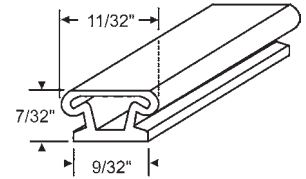

Part #	Color
63-360B	Black

Acorn