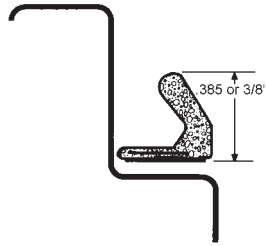

Adhesive-Backed Foam Door Seal

- The seal is composed of a cellular foam core and is clad in an embossed, non-vinyl, painted resistant liner.
- Door seal is for kerfless applications.
- One profile seals the strike side, hinge side and header while maintaining a tight seal.
- Note: Recommended temperature for installation not less than 40° F.
- Door seal comes in 82" lengths and sold in multiples of 10 lengths.