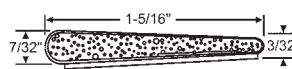

Part #	Color
63-345-2	Bronze

2" Lengths