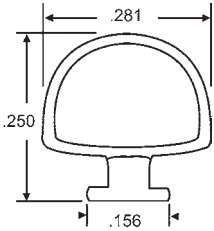

900-18224
"T" Slot Extruded Vinyl
Black - Minimum 100'