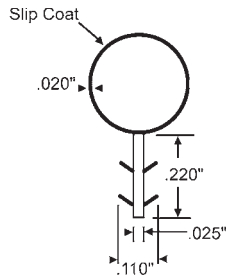

.300 Bulb Diameter

Part #	Color
63-150BG	Beige
63-150W	White
63-150BL	Black

.250 Bulb Diameter

Part #	Color
63-164	Beige
63-164W	White
63-164B	Black

Sold in Multiples of 100'