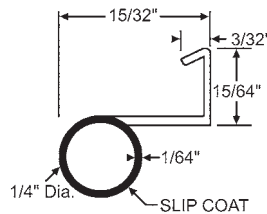

63-177BG
Beige
Rigid Kerf Leg