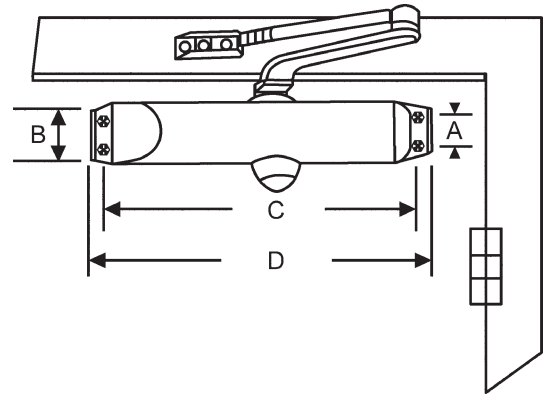

General Door & Builders Hardware

Entrance Door Closers

- Surface mounted interior and exterior
- Size 3 is used on 3 ft. wide interior door or 2 1/2 ft. wide exterior door.
- Size 4 is used on 4' wide interior door or 3' wide exterior door.
- Non-handed
- Permanent lubricating hydraulic fluid
- Easy, smooth action
- Housing made of non-corroding aluminum.
- Narrow design is perfect for aluminum, glass, wood and other modern doors.

Part #	Size	A	B	C	D	Finish
18-70	#3	3/4"	1-3/4"	8-3/16"	8-15/16"	Aluminum
18-72	#3	3/4"	1-3/4"	8-3/16"	8-15/16"	Bronze (Gold)
18-74	#3	3/4"	1-3/4"	8-3/16"	8-15/16"	Duranodic (Dk. Brown)
18-68	#4	3/4"	1-3/4"	9-1/16"	9-13/16"	Aluminum
18-69	#4	3/4"	1-3/4"	9-1/16"	9-13/16"	Bronze (Gold)
18-73	#4	3/4"	1-3/4"	9-1/16"	9-13/16"	Duranodic (Dk. Brown)

Door Stops and Bumpers

Part #	Color
18-88	Aluminum

Power Adjustable Closer with Back Check or Delayed Action

Opening	Dim. "A"
To 120°	7-3/32"
120° - 180°	3-15/16"

Part #	Color
900-12356	Brass

Floor Type Door Stop