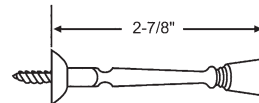

Part #	Size	A	B	C	D	Finish
18-70	#3	3/4"	1-3/4"	8-3/16"	8-15/16"	Aluminum
18-72	#3	3/4"	1-3/4"	8-3/16"	8-15/16"	Bronze (Gold)
18-74	#3	3/4"	1-3/4"	8-3/16"	8-15/16"	Duranodic (Dk. Brown)
18-68	#4	3/4"	1-3/4"	9-1/16"	9-13/16"	Aluminum
18-69	#4	3/4"	1-3/4"	9-1/16"	9-13/16"	Bronze (Gold)
18-73	#4	3/4"	1-3/4"	9-1/16"	9-13/16"	Duranodic (Dk. Brown)

Door Stops and Bumpers

Part #	Color
18-88	Aluminum

Power Adjustable Closer with Back Check or Delayed Action

Opening	Dim. "A"
To 120°	7-3/32"
120° - 180°	3-15/16"

Part #	Color
900-12356	Brass

Floor Type Door Stop