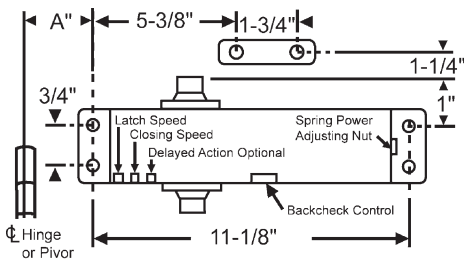

Door Stops and Bumpers

Part #	Color
18-88	Aluminum

Power Adjustable Closer with Back Check or Delayed Action

Opening	Dim. "A"
To 120°	7-3/32"
120° - 180°	3-15/16"