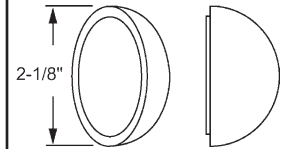

Part #	Color
19-242	White

Adhesive PVC Wall Bumper

Door Silencer

Part #	Color
19-145	White

Hinge Pin Door Stop Bumper
Only. Fits 19-142, 19-142A,
19-142CH, 19-142W

Part #	Color
19-146	White

Door Stop Bumper Only.
For 9/32" OD Door Stop