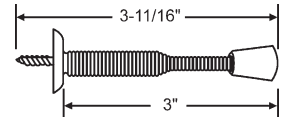

Part #	Color
19-143	Brass
19-143CH	Chrome

Door Stop Bumper Assembly