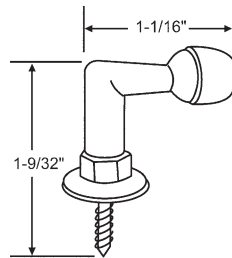

General Door & Builders Hardware

Entrance Door Closers

- Surface mounted interior and exterior
- Size 3 is used on 3 ft. wide interior door or 2 1/2 ft. wide exterior door.
- Size 4 is used on 4' wide interior door or 3' wide exterior door.
- Non-handed
- Permanent lubricating hydraulic fluid
- Easy, smooth action
- Housing made of non-corroding aluminum.
- Narrow design is perfect for aluminum, glass, wood and other modern doors.

Part #	Size	A	B	C	D	Finish
18-70	#3	3/4"	1-3/4"	8-3/16"	8-15/16"	Aluminum
18-72	#3	3/4"	1-3/4"	8-3/16"	8-15/16"	Bronze (Gold)
18-74	#3	3/4"	1-3/4"	8-3/16"	8-15/16"	Duranodic (Dk. Brown)
18-68	#4	3/4"	1-3/4"	9-1/16"	9-13/16"	Aluminum
18-69	#4	3/4"	1-3/4"	9-1/16"	9-13/16"	Bronze (Gold)
18-73	#4	3/4"	1-3/4"	9-1/16"	9-13/16"	Duranodic (Dk. Brown)

Door Stops and Bumpers

Part #	Color
18-88	Aluminum

Power Adjustable Closer with Back Check or Delayed Action

Opening	Dim. "A"
To 120°	7-3/32"
120° - 180°	3-15/16"

Part #	Color
900-12356	Brass

Floor Type Door Stop