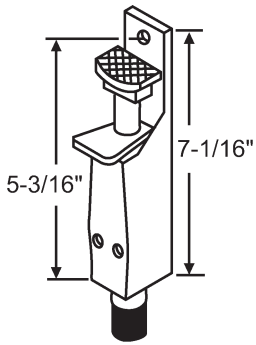

General Door & Builders Hardware

Door Stops and Bumpers

Part #	Color
19-135	Brass
19-138	Aluminum
19-135PB	Bright Brass

19-135T
Screw type tip only.
Black

Part #	Color
19-142	Brass
19-142A	Aluminum
19-142CH	Chrome
19-142W	White

Hinge Pin Door Stop