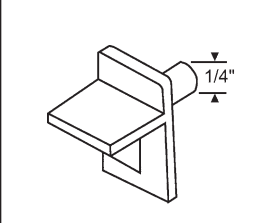

45-99
Shelf Support
Plastic