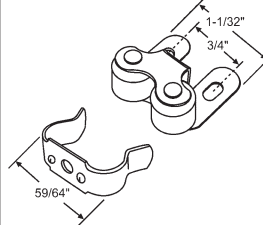

For 1/2" Shelf

900-10820
Shelf Support

45-99
Shelf Support
Plastic

45-100
Shelf Support

900-9382
Medicine Cabinet Shelf Bracket

Cabinet Hardware

Latch and Catch

45-216
Heavy Duty Double Roller, RV
Cabinet Catch. Antique Copper

900-6698
Cabinet Catch
Zinc Nickel Plated

900-10756
Solid Plastic White Barrel Catch

900-9130
Roller Catch
Zinc Nickel Plated

45-227
Solid Brass Ball Catch

900-6695
Tan Plastic High Power Magnetic
Catch with Flat Plate