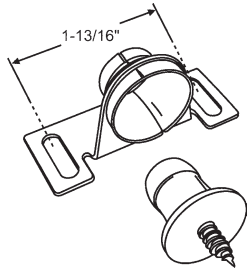

900-11343
Tan Plastic High Power Magnetic
Catch with Angle Plate

45-194
Brown Plastic Magnetic Cabinet
Door Catch with Flat Plate

45-239
Black Magnetic Touch Latch

45-130
Roller Catch and Strike
Zinc Nickel Plated

Handles and Knobs

45-245
Black Self Aligning Catch

900-10858R
Ball Catch and Strike
with Rounded Corners
Brass Plated

900-10858DI
Dive In Bullet Ball Catch with
Adjustable Tension Ball.
Brass Plated

8-471
1-1/8" Knob
Polished Brass