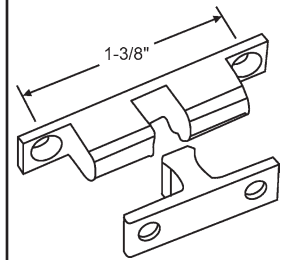

45-227
Solid Brass Ball Catch