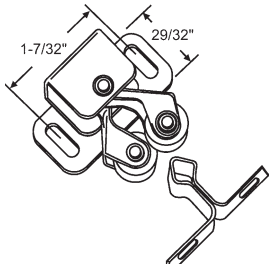

900-17778
Roller Bracket

900-11808LH
Roller

900-11808RH
Roller

Part #	Description
45-103	22-7/16" Complete Track Set Galvanized

Drawer Inserts

Part#	"A"	"C"	# Stamped on part	Carton Qty.
45-89	14-5/8"	4"	TP-154	8
45-90	20-1/2"	4"	214-24	8
45-91	11-3/4"	4"	TP-124	16
45-92	17-1/2"	8"	TP-188	10
45-93	17-1/2"	4"	TP-184	10
45-94	8-3/4"	4"	TP-94	24
45-95	11-3/4"	8"	128-15	12

45-230
Polished Chrome #5 Knife Hinge

45-208
Black Mini Door Strut, Nylon

Part #	Finish
45-207	Satin Nickel
45-206	Antique English

Mini Door Strut, Steel

Cabinet Shelf Supports and Brackets

Part #	Finish
45-101W	White

For 1/2" Shelf

900-10820
Shelf Support

45-99
Shelf Support
Plastic

45-100
Shelf Support

900-9382
Medicine Cabinet Shelf Bracket

Cabinet Hardware

Latch and Catch

45-216
Heavy Duty Double Roller, RV
Cabinet Catch. Antique Copper

900-6698
Cabinet Catch
Zinc Nickel Plated

900-10756
Solid Plastic White Barrel Catch

900-9130
Roller Catch
Zinc Nickel Plated

45-227
Solid Brass Ball Catch

900-6695
Tan Plastic High Power Magnetic
Catch with Flat Plate