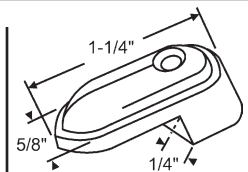

900-13119
Teardrop Mirror Clip with Screws