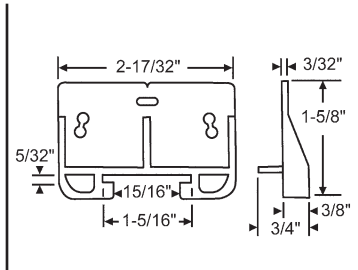

45-14
Drawer guide
Old KD-14