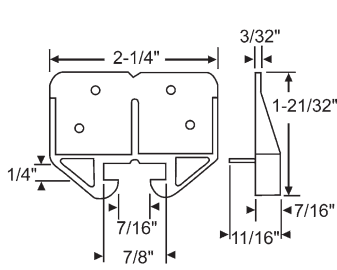

900-17778
Roller Bracket

900-11808LH
Roller

900-11808RH
Roller

Part #	Description
45-103	22-7/16" Complete Track Set Galvanized

Drawer Inserts

Part#	"A"	"C"	# Stamped on part	Carton Qty.
45-89	14-5/8"	4"	TP-154	8
45-90	20-1/2"	4"	214-24	8
45-91	11-3/4"	4"	TP-124	16
45-92	17-1/2"	8"	TP-188	10
45-93	17-1/2"	4"	TP-184	10
45-94	8-3/4"	4"	TP-94	24
45-95	11-3/4"	8"	128-15	12

45-48

Front and Rear guide set for 45-96 monorail and drawer inserts.

Cabinet Hardware

Drawer Guides and Brackets

45-1
Drawer guide
Old KD-01

45-15
Drawer guide

45-6
Drawer guide
Old KD-06

45-14
Drawer guide
Old KD-14