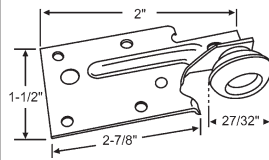

45-24
Drawer Roller, Nylon Roller