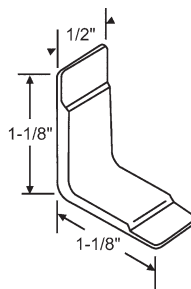

900-17778
Roller Bracket

900-11808LH
Roller

900-11808RH
Roller

Part #	Description
45-103	22-7/16" Complete Track Set Galvanized

Drawer Inserts

Part#	"A"	"C"	# Stamped on part	Carton Qty.
45-89	14-5/8"	4"	TP-154	8
45-90	20-1/2"	4"	214-24	8
45-91	11-3/4"	4"	TP-124	16
45-92	17-1/2"	8"	TP-188	10
45-93	17-1/2"	4"	TP-184	10
45-94	8-3/4"	4"	TP-94	24
45-95	11-3/4"	8"	128-15	12

45-48

Front and Rear guide set for 45-96 monorail and drawer inserts.

Cabinet Hardware

Drawer Guides and Brackets

45-1
Drawer guide
Old KD-01

45-15
Drawer guide

45-6
Drawer guide
Old KD-06

45-14
Drawer guide
Old KD-14

45-7
Drawer guide
Old KD-07

900-9936
Drawer guide

45-52
Drawer Guide
Nylon

45-20A
Draw Roller Set
Nylon Roller

Part #	Hand
900-11808LH	LH
900-11808RH	RH

45-9
Drawer Mounting Bracket

45-23
Drawer Mounting Bracket