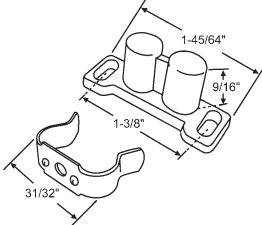

900-10756
Solid Plastic White Barrel Catch