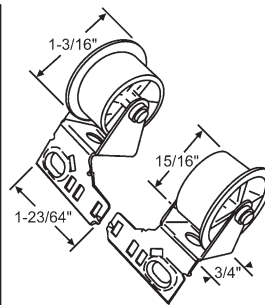

900-17778
Roller Bracket

900-11808LH
Roller

900-11808RH
Roller

Part #	Description
45-103	22-7/16" Complete Track Set Galvanized

Drawer Inserts

Part#	"A"	"C"	# Stamped on part	Carton Qty.
45-89	14-5/8"	4"	TP-154	8
45-90	20-1/2"	4"	214-24	8
45-91	11-3/4"	4"	TP-124	16
45-92	17-1/2"	8"	TP-188	10
45-93	17-1/2"	4"	TP-184	10
45-94	8-3/4"	4"	TP-94	24
45-95	11-3/4"	8"	128-15	12

45-48

Front and Rear guide set for 45-96 monorail and drawer inserts.

Cabinet Hardware

Drawer Guides and Brackets

45-1
Drawer guide
Old KD-01

45-15
Drawer guide

45-6
Drawer guide
Old KD-06

45-14
Drawer guide
Old KD-14

45-7
Drawer guide
Old KD-07

900-9936
Drawer guide

45-52
Drawer Guide
Nylon

45-20A
Draw Roller Set
Nylon Roller

Part #	Hand
900-11808LH	LH
900-11808RH	RH

45-9
Drawer Mounting Bracket

45-23
Drawer Mounting Bracket