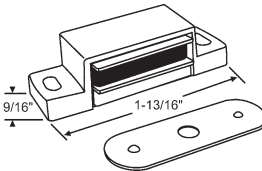

45-194
Brown Plastic Magnetic Cabinet
Door Catch with Flat Plate