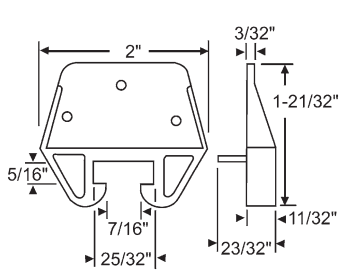

Cabinet Hardware

Drawer Guides and Brackets

45-1
Drawer guide
Old KD-01