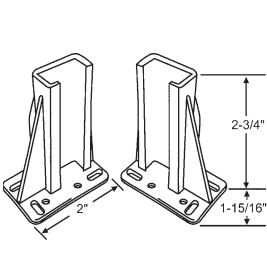

45-7
Drawer guide
Old KD-07

900-9936
Drawer guide

45-52
Drawer Guide
Nylon

45-20A
Draw Roller Set
Nylon Roller

Part #	Hand
900-11808LH	LH
900-11808RH	RH

45-9
Drawer Mounting Bracket

45-23
Drawer Mounting Bracket

900-11843

45-16
Drawer Bracket

45-26
Drawer Bracket

Sockets

45-203
Adjustable Rear Mount Drawer
Slide Socket Set

45-229
Rear Mount Drawer
Slide Socket Set

45-98
Drawer Roller with Axle

45-19
Cabinet Roller
Ajax

45-240
Clear Plastic Bumper
1/2" W x 1/16" H

Rollers

900-17778
Roller Bracket

45-24
Drawer Roller, Nylon Roller

45-18

45-17

45-25

Hinges