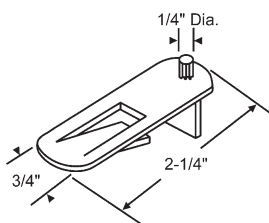

Flush Mount Self-Closing Hinge

Part #	Finish
45-237PB	Polished Brass
45-237AB	Antique Brass

Offset Self-Closing Hinge

8-469
Polished Brass Extended 3 Leaf

Mini Door Struts

8-356
Polished Brass 3 Leaf

45-225
Nickel Finish Self-Closing Hinge
4 way Adjustable, 90° Opening

45-230
Polished Chrome #5 Knife Hinge

45-208
Black Mini Door Strut, Nylon

Part #	Finish
45-207	Satin Nickel
45-206	Antique English

Mini Door Strut, Steel

Cabinet Shelf Supports and Brackets

Part #	Finish
45-101W	White

For 1/2" Shelf

900-10820
Shelf Support

45-99
Shelf Support
Plastic

45-100
Shelf Support

900-9382
Medicine Cabinet Shelf Bracket

Cabinet Hardware

Latch and Catch

45-216
Heavy Duty Double Roller, RV
Cabinet Catch. Antique Copper