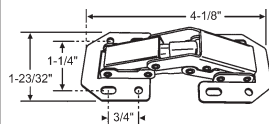

Flush Mount Self-Closing Hinge

Part #	Finish
45-237PB	Polished Brass
45-237AB	Antique Brass

Offset Self-Closing Hinge

8-469
Polished Brass Extended 3 Leaf

Mini Door Struts

8-356
Polished Brass 3 Leaf

45-225
Nickel Finish Self-Closing Hinge
4 way Adjustable, 90° Opening