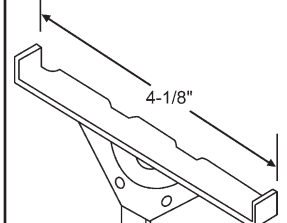

For 1/2" Shelf

900-10820
Shelf Support

45-99
Shelf Support
Plastic

45-100
Shelf Support

900-9382
Medicine Cabinet Shelf Bracket

Cabinet Hardware

Latch and Catch

45-216
Heavy Duty Double Roller, RV
Cabinet Catch. Antique Copper