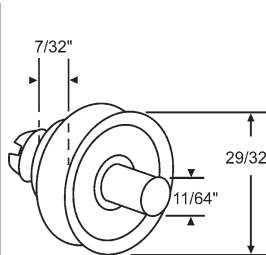

900-17778
Roller Bracket

900-11808LH
Roller

900-11808RH
Roller

Part #	Description
45-103	22-7/16" Complete Track Set Galvanized

Drawer Inserts

Part#	"A"	"C"	# Stamped on part	Carton Qty.
45-89	14-5/8"	4"	TP-154	8
45-90	20-1/2"	4"	214-24	8
45-91	11-3/4"	4"	TP-124	16
45-92	17-1/2"	8"	TP-188	10
45-93	17-1/2"	4"	TP-184	10
45-94	8-3/4"	4"	TP-94	24
45-95	11-3/4"	8"	128-15	12

45-7
Drawer guide
Old KD-07

900-9936
Drawer guide

45-52
Drawer Guide
Nylon

45-20A
Draw Roller Set
Nylon Roller

Part #	Hand
900-11808LH	LH
900-11808RH	RH

45-9
Drawer Mounting Bracket

45-23
Drawer Mounting Bracket

900-11843

45-16
Drawer Bracket

45-26
Drawer Bracket

Sockets

45-203
Adjustable Rear Mount Drawer
Slide Socket Set

45-229
Rear Mount Drawer
Slide Socket Set

45-98
Drawer Roller with Axle

45-19
Cabinet Roller
Ajax

45-240
Clear Plastic Bumper
1/2" W x 1/16" H

Rollers

900-17778
Roller Bracket

45-24
Drawer Roller, Nylon Roller

45-18

45-17

45-25

Hinges