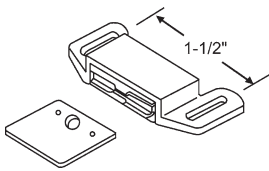

For 1/2" Shelf

900-10820
Shelf Support

45-99
Shelf Support
Plastic

45-100
Shelf Support

900-9382
Medicine Cabinet Shelf Bracket

Cabinet Hardware

Latch and Catch

45-216
Heavy Duty Double Roller, RV
Cabinet Catch. Antique Copper

900-6698
Cabinet Catch
Zinc Nickel Plated

900-10756
Solid Plastic White Barrel Catch

900-9130
Roller Catch
Zinc Nickel Plated

45-227
Solid Brass Ball Catch

900-6695
Tan Plastic High Power Magnetic
Catch with Flat Plate