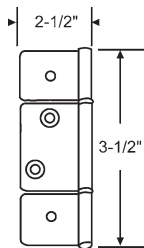

900-17778
Roller Bracket

900-11808LH
Roller

900-11808RH
Roller

Part #	Description
45-103	22-7/16" Complete Track Set Galvanized

Drawer Inserts

Part#	"A"	"C"	# Stamped on part	Carton Qty.
45-89	14-5/8"	4"	TP-154	8
45-90	20-1/2"	4"	214-24	8
45-91	11-3/4"	4"	TP-124	16
45-92	17-1/2"	8"	TP-188	10
45-93	17-1/2"	4"	TP-184	10
45-94	8-3/4"	4"	TP-94	24
45-95	11-3/4"	8"	128-15	12

Flush Mount Self-Closing Hinge

Part #	Finish
45-237PB	Polished Brass
45-237AB	Antique Brass

Offset Self-Closing Hinge

8-469
Polished Brass Extended 3 Leaf

Mini Door Struts

8-356
Polished Brass 3 Leaf

45-225
Nickel Finish Self-Closing Hinge
4 way Adjustable, 90° Opening