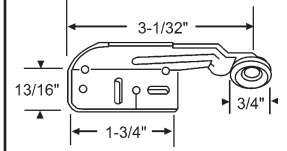

45-240
Clear Plastic Bumper
1/2" W x 1/16" H

Rollers

900-17778
Roller Bracket

45-24
Drawer Roller, Nylon Roller

45-18

45-17

45-25

Hinges