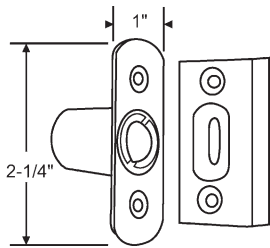

900-11343
Tan Plastic High Power Magnetic
Catch with Angle Plate

45-194
Brown Plastic Magnetic Cabinet
Door Catch with Flat Plate

45-239
Black Magnetic Touch Latch

45-130
Roller Catch and Strike
Zinc Nickel Plated

Handles and Knobs

45-245
Black Self Aligning Catch

900-10858R
Ball Catch and Strike
with Rounded Corners
Brass Plated

900-10858DI
Dive In Bullet Ball Catch with
Adjustable Tension Ball.
Brass Plated

8-471
1-1/8" Knob
Polished Brass