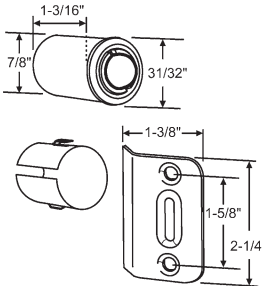

900-17778
Roller Bracket

900-11808LH
Roller

900-11808RH
Roller

Part #	Description
45-103	22-7/16" Complete Track Set Galvanized

Drawer Inserts

Part#	"A"	"C"	# Stamped on part	Carton Qty.
45-89	14-5/8"	4"	TP-154	8
45-90	20-1/2"	4"	214-24	8
45-91	11-3/4"	4"	TP-124	16
45-92	17-1/2"	8"	TP-188	10
45-93	17-1/2"	4"	TP-184	10
45-94	8-3/4"	4"	TP-94	24
45-95	11-3/4"	8"	128-15	12

900-6698
Cabinet Catch
Zinc Nickel Plated

900-10756
Solid Plastic White Barrel Catch

900-9130
Roller Catch
Zinc Nickel Plated

45-227
Solid Brass Ball Catch

900-6695
Tan Plastic High Power Magnetic
Catch with Flat Plate

900-11343
Tan Plastic High Power Magnetic
Catch with Angle Plate

45-194
Brown Plastic Magnetic Cabinet
Door Catch with Flat Plate

45-239
Black Magnetic Touch Latch

45-130
Roller Catch and Strike
Zinc Nickel Plated

Handles and Knobs

45-245
Black Self Aligning Catch

900-10858R
Ball Catch and Strike
with Rounded Corners
Brass Plated

900-10858DI
Dive In Bullet Ball Catch with
Adjustable Tension Ball.
Brass Plated

8-471
1-1/8" Knob
Polished Brass