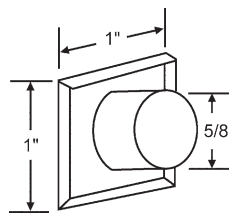

900-16236
Mirror Pull
Acrylic