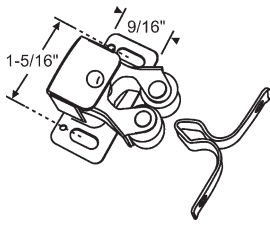

For 1/2" Shelf

900-10820
Shelf Support

45-99
Shelf Support
Plastic

45-100
Shelf Support

900-9382
Medicine Cabinet Shelf Bracket

Cabinet Hardware

Latch and Catch

45-216
Heavy Duty Double Roller, RV
Cabinet Catch. Antique Copper