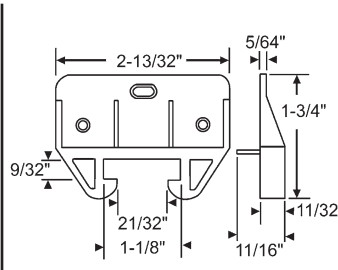

900-17778
Roller Bracket

900-11808LH
Roller

900-11808RH
Roller

Part #	Description
45-103	22-7/16" Complete Track Set Galvanized

Drawer Inserts

Part#	"A"	"C"	# Stamped on part	Carton Qty.
45-89	14-5/8"	4"	TP-154	8
45-90	20-1/2"	4"	214-24	8
45-91	11-3/4"	4"	TP-124	16
45-92	17-1/2"	8"	TP-188	10
45-93	17-1/2"	4"	TP-184	10
45-94	8-3/4"	4"	TP-94	24
45-95	11-3/4"	8"	128-15	12

45-48

Front and Rear guide set for 45-96 monorail and drawer inserts.

Cabinet Hardware

Drawer Guides and Brackets

45-1
Drawer guide
Old KD-01

45-15
Drawer guide

45-6
Drawer guide
Old KD-06

45-14
Drawer guide
Old KD-14