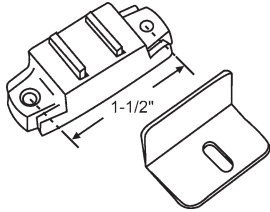

For 1/2" Shelf

900-10820
Shelf Support

45-99
Shelf Support
Plastic

45-100
Shelf Support

900-9382
Medicine Cabinet Shelf Bracket

Cabinet Hardware

Latch and Catch

45-216
Heavy Duty Double Roller, RV
Cabinet Catch. Antique Copper

900-6698
Cabinet Catch
Zinc Nickel Plated

900-10756
Solid Plastic White Barrel Catch

900-9130
Roller Catch
Zinc Nickel Plated

45-227
Solid Brass Ball Catch

900-6695
Tan Plastic High Power Magnetic
Catch with Flat Plate