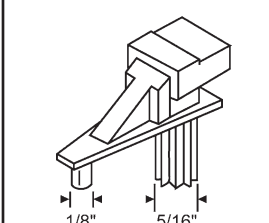

45-100
Shelf Support