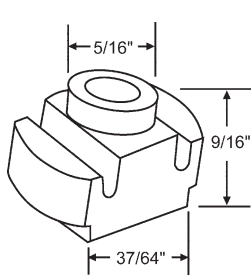

900-9936
Drawer guide