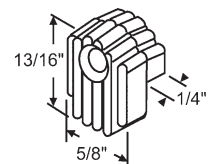

900-9137
Ribbed Mirror Clip
without Screws