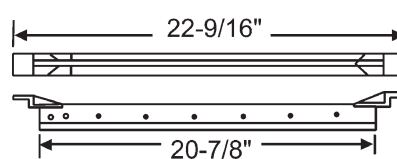

Monorail

45-96