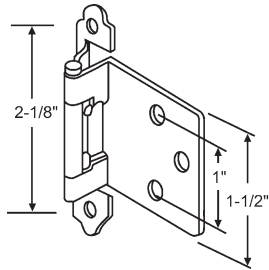

900-11843

45-16
Drawer Bracket

45-26
Drawer Bracket

Sockets

45-203
Adjustable Rear Mount Drawer
Slide Socket Set

45-229
Rear Mount Drawer
Slide Socket Set

45-98
Drawer Roller with Axle

45-19
Cabinet Roller
Ajax

45-240
Clear Plastic Bumper
1/2" W x 1/16" H

Rollers

900-17778
Roller Bracket

45-24
Drawer Roller, Nylon Roller

45-18

45-17

45-25

Hinges