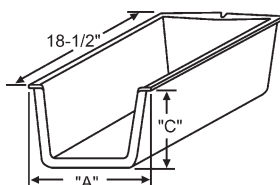

45-23
Track Mounting Bracket

45-14
Guide

45-87 22-3/4" Track Set

45-52
Corner Guide

Part #	Description
45-87	22-3/4" Track Set

Single Drawer Set
(Track not available separately.)

900-11843
Track Mounting Bracket
Metal

900-17778
Roller Bracket

900-11808LH
Roller

900-11808RH
Roller

Part #	Description
45-103	22-7/16" Complete Track Set Galvanized

Drawer Inserts

Part#	"A"	"C"	# Stamped on part	Carton Qty.
45-89	14-5/8"	4"	TP-154	8
45-90	20-1/2"	4"	214-24	8
45-91	11-3/4"	4"	TP-124	16
45-92	17-1/2"	8"	TP-188	10
45-93	17-1/2"	4"	TP-184	10
45-94	8-3/4"	4"	TP-94	24
45-95	11-3/4"	8"	128-15	12