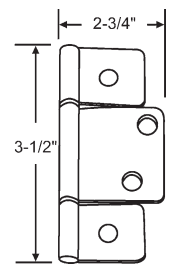

8-469
Polished Brass Extended 3 Leaf

Mini Door Struts