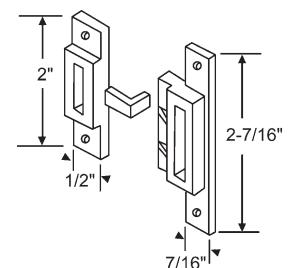

Drawer Guide

45-48

Front and Rear guide set for 45-96 monorail and drawer inserts.