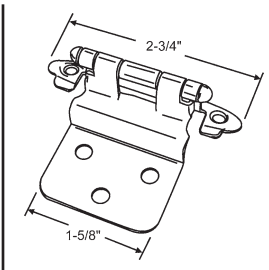

Part #	Finish
45-237PB	Polished Brass
45-237AB	Antique Brass

Offset Self-Closing Hinge