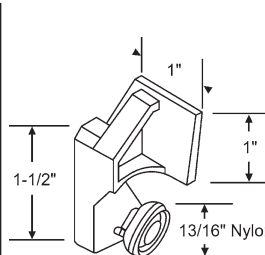

45-7
Drawer guide
Old KD-07

900-9936
Drawer guide

45-52
Drawer Guide
Nylon

45-20A
Draw Roller Set
Nylon Roller

Part #	Hand
900-11808LH	LH
900-11808RH	RH

45-9
Drawer Mounting Bracket

45-23
Drawer Mounting Bracket

900-11843

45-16
Drawer Bracket

45-26
Drawer Bracket

Sockets

45-203
Adjustable Rear Mount Drawer
Slide Socket Set

45-229
Rear Mount Drawer
Slide Socket Set

45-98
Drawer Roller with Axle

45-19
Cabinet Roller
Ajax

45-240
Clear Plastic Bumper
1/2" W x 1/16" H

Rollers

900-17778
Roller Bracket

45-24
Drawer Roller, Nylon Roller

45-18

45-17

45-25

Hinges