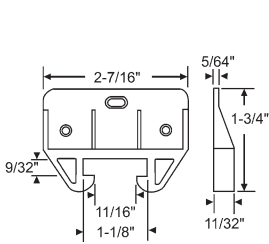

900-17778
Roller Bracket

900-11808LH
Roller

900-11808RH
Roller

Part #	Description
45-103	22-7/16" Complete Track Set Galvanized

Drawer Inserts

Part#	"A"	"C"	# Stamped on part	Carton Qty.
45-89	14-5/8"	4"	TP-154	8
45-90	20-1/2"	4"	214-24	8
45-91	11-3/4"	4"	TP-124	16
45-92	17-1/2"	8"	TP-188	10
45-93	17-1/2"	4"	TP-184	10
45-94	8-3/4"	4"	TP-94	24
45-95	11-3/4"	8"	128-15	12

45-48

Front and Rear guide set for 45-96 monorail and drawer inserts.

Cabinet Hardware

Drawer Guides and Brackets

45-1
Drawer guide
Old KD-01

45-15
Drawer guide

45-6
Drawer guide
Old KD-06

45-14
Drawer guide
Old KD-14