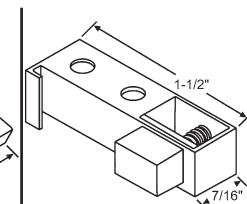

Part #	Hand
76-610RH	Shown
76-610LH	Opposite

Rusco