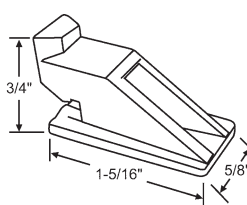

76-515

76-516
Clip On

76-506

76-507

76-517

74-505

General Aluminum

CARRIER

BALANCE CAP

TOP SASH GUIDES

SNAP-IN SASH GUIDES

900-5013
Natural Nylon

76-603

76-604
New Style
(Old Style only had 1 mounting hole.)

900-5522

Crown