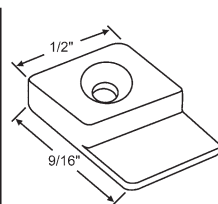

76-600
Uses 20-004 Screw