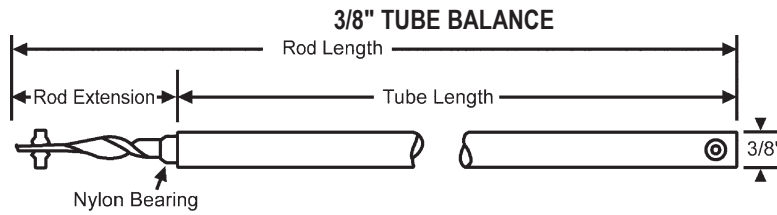

76 Series Balances

Ordering Information

1. Measure metal tube length. (Do not include nylon bearing.)
2. Measure spiral rod length. (Make sure rod is flush with screw hole end of tube before measuring.)
3. Identify the color of the bearing (e.g., white, red or blue) and select our corresponding part number from the chart below.
4. To identify the appropriate carrier or shoe to be attached and other related accessories, see pages 59-60.

General Information

1. White, red and blue bearings are for sashes weighing up to 22 lbs; green bearings are for sashes weighing up to 26 lbs; yellow-green bearings are for sashes weighing 26-34 lbs. Consult your sales representative for ordering information.
2. The appropriate tensioning tools are 70-515 and 70-516 as shown on pages 53 and 87.