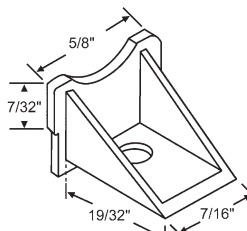

76-515

76-516
Clip On

76-506

76-507

76-517

74-505

General Aluminum

CARRIER

BALANCE CAP

TOP SASH GUIDES

SNAP-IN SASH GUIDES

900-5013
Natural Nylon

76-603

76-604
New Style
(Old Style only had 1 mounting hole.)

900-5522

Crown