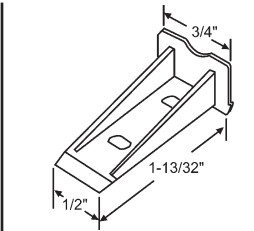

BALANCE CAP

TOP SASH GUIDES

SNAP-IN SASH GUIDES

900-5013
Natural Nylon

76-603

76-604
New Style
(Old Style only had 1 mounting hole.)

900-5522

Crown