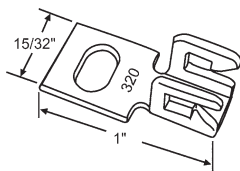

Sash Support Systems

76 Series Balance Accessories

METAL SASH CLIPS

76-503

76-510

76-514

76-506

76-507

74-505

General Aluminum

CARRIER

BALANCE CAP

TOP SASH GUIDES

SNAP-IN SASH GUIDES

76-603

Crown

FACE GUIDES

SPRING GUIDES

Part #	Color
76-607	Black
76-607W	White

Harcar

900-9966
Natural
Harcar

76-600
Uses 20-004 Screw

76-608

Harcar

76-611
Black
Keller

Part #	Hand
76-610RH	Shown
76-610LH	Opposite

Rusco