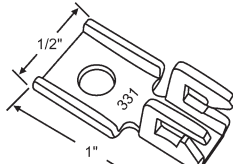

Sash Support Systems

76 Series Balance Accessories

METAL SASH CLIPS

76-504

76-510

76-514

76-506

76-507

74-505

General Aluminum

CARRIER

BALANCE CAP

TOP SASH GUIDES

SNAP-IN SASH GUIDES

76-603

Crown

FACE GUIDES

SPRING GUIDES

Part #	Color
76-607	Black
76-607W	White

Harcar

900-9966
Natural
Harcar

76-600
Uses 20-004 Screw

76-608

Harcar

76-611
Black
Keller

Part #	Hand
76-610RH	Shown
76-610LH	Opposite

Rusco