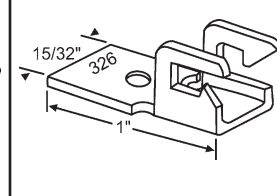

Note: Attached carriers and related accessories must be ordered separately. If you want the ends attached, add the letter "A" to the suffix of the part number when ordering.

Standard Rod

Tube Length	Rod Length	White Bearing	Red Bearing	Blue Bearing	Green* Bearing
10"	10-5/8"	76-SMS10	---	---	---
11"	11-5/8"	76-SMS11	---	---	---
12"	12-5/8"	76-SMS12	---	---	---
13"	13-5/8"	76-SMS13	76-SMS13R	---	---
14"	14-5/8"	76-SMS14	76-SMS14R	---	---
15"	15-5/8"	76-SMS15	76-SMS15R	76-SMS15B	---
16"	16-5/8"	76-SMS16	76-SMS16R	76-SMS16B	---
17"	17-5/8"	76-SMS17	76-SMS17R	76-SMS17B	---
18"	18-5/8"	76-SMS18	76-SMS18R	76-SMS18B	---
19"	19-5/8"	76-SMS19	76-SMS19R	76-SMS19B	76-SMS19G
20"	20-5/8"	76-SMS20	76-SMS20R	76-SMS20B	---
21"	21-5/8"	76-SMS21	76-SMS21R	76-SMS21B	76-SMS21G
22"	22-5/8"	76-SMS22	76-SMS22R	76-SMS22B	---
23"	23-5/8"	76-SMS23	76-SMS23R	76-SMS23B	---
24"	24-5/8"	76-SMS24	76-SMS24R	76-SMS24B	---
25"	25-5/8"	76-SMS25	76-SMS25R	76-SMS25B	---
26"	26-5/8"	76-SMS26	76-SMS26R	---	---
27"	27-5/8"	76-SMS27	76-SMS27R	---	---
28"	28-5/8"	76-SMS28	76-SMS28R	---	76-SMS28G
29"	29-5/8"	76-SMS29	76-SMS29R	---	76-SMS29G
30"	30-5/8"	76-SMS30	76-SMS30R	---	76-SMS30G
31"	31-5/8"	76-SMS31	76-SMS31R	---	76-SMS31G
32"	32-5/8"	76-SMS32	76-SMS32R	---	---
33"	33-5/8"	76-SMS33	---	---	---
34"	34-5/8"	76-SMS34	---	---	---
35"	35-5/8"	76-SMS35	---	---	76-SMS35G
36"	36-5/8"	76-SMS36	---	---	76-SMS36G
37"	37-5/8"	76-SMS37	---	---	---
38"	38-5/8"	76-SMS38	---	---	---
39"	39-5/8"	76-SMS39	---	---	---
40"	40-5/8"	76-SMS40	---	---	---

Silverline

INSTALLATION KIT

70-708

For stop/balance bracket installation. Contains brackets, assorted screws and nails; enough for 1 window.

METAL SASH CLIPS

76-500

76-501

76-502