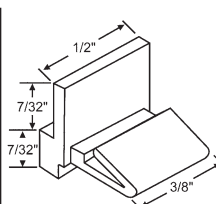

76-608

Harcar