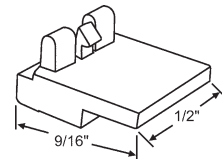

BALANCE CAP

TOP SASH GUIDES

SNAP-IN SASH GUIDES

900-5013
Natural Nylon

76-603

76-604
New Style
(Old Style only had 1 mounting hole.)

900-5522

Crown