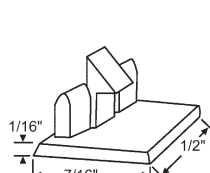

900-9966
Natural
Harcar