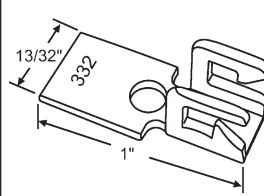

Note: Attached carriers and related accessories must be ordered separately. If you want the ends attached, add the letter "A" to the suffix of the part number when ordering.

Standard Rod

Tube Length	Rod Length	White Bearing	Red Bearing	Blue Bearing	Green* Bearing
10"	10-5/8"	76-SMS10	---	---	---
11"	11-5/8"	76-SMS11	---	---	---
12"	12-5/8"	76-SMS12	---	---	---
13"	13-5/8"	76-SMS13	76-SMS13R	---	---
14"	14-5/8"	76-SMS14	76-SMS14R	---	---
15"	15-5/8"	76-SMS15	76-SMS15R	76-SMS15B	---
16"	16-5/8"	76-SMS16	76-SMS16R	76-SMS16B	---
17"	17-5/8"	76-SMS17	76-SMS17R	76-SMS17B	---
18"	18-5/8"	76-SMS18	76-SMS18R	76-SMS18B	---
19"	19-5/8"	76-SMS19	76-SMS19R	76-SMS19B	76-SMS19G
20"	20-5/8"	76-SMS20	76-SMS20R	76-SMS20B	---
21"	21-5/8"	76-SMS21	76-SMS21R	76-SMS21B	76-SMS21G
22"	22-5/8"	76-SMS22	76-SMS22R	76-SMS22B	---
23"	23-5/8"	76-SMS23	76-SMS23R	76-SMS23B	---
24"	24-5/8"	76-SMS24	76-SMS24R	76-SMS24B	---
25"	25-5/8"	76-SMS25	76-SMS25R	76-SMS25B	---
26"	26-5/8"	76-SMS26	76-SMS26R	---	---
27"	27-5/8"	76-SMS27	76-SMS27R	---	---
28"	28-5/8"	76-SMS28	76-SMS28R	---	76-SMS28G
29"	29-5/8"	76-SMS29	76-SMS29R	---	76-SMS29G
30"	30-5/8"	76-SMS30	76-SMS30R	---	76-SMS30G
31"	31-5/8"	76-SMS31	76-SMS31R	---	76-SMS31G
32"	32-5/8"	76-SMS32	76-SMS32R	---	---
33"	33-5/8"	76-SMS33	---	---	---
34"	34-5/8"	76-SMS34	---	---	---
35"	35-5/8"	76-SMS35	---	---	76-SMS35G
36"	36-5/8"	76-SMS36	---	---	76-SMS36G
37"	37-5/8"	76-SMS37	---	---	---
38"	38-5/8"	76-SMS38	---	---	---
39"	39-5/8"	76-SMS39	---	---	---
40"	40-5/8"	76-SMS40	---	---	---

Silverline

INSTALLATION KIT

70-708

For stop/balance bracket installation. Contains brackets, assorted screws and nails; enough for 1 window.

METAL SASH CLIPS

76-500

76-501

76-502