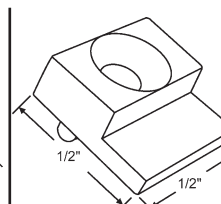

76-611
Black
Keller