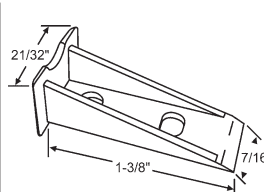

76-515

76-516
Clip On

76-506

76-507

76-517

74-505

General Aluminum

CARRIER

BALANCE CAP

TOP SASH GUIDES

SNAP-IN SASH GUIDES

900-5013
Natural Nylon

76-603

76-604
New Style
(Old Style only had 1 mounting hole.)

900-5522

Crown