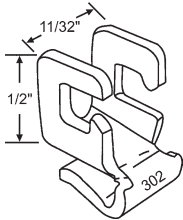

Note: Attached carriers and related accessories must be ordered separately. If you want the ends attached, add the letter "A" to the suffix of the part number when ordering.

Standard Rod

Tube Length	Rod Length	White Bearing	Red Bearing	Blue Bearing	Green* Bearing
10"	10-5/8"	76-SMS10	---	---	---
11"	11-5/8"	76-SMS11	---	---	---
12"	12-5/8"	76-SMS12	---	---	---
13"	13-5/8"	76-SMS13	76-SMS13R	---	---
14"	14-5/8"	76-SMS14	76-SMS14R	---	---
15"	15-5/8"	76-SMS15	76-SMS15R	76-SMS15B	---
16"	16-5/8"	76-SMS16	76-SMS16R	76-SMS16B	---
17"	17-5/8"	76-SMS17	76-SMS17R	76-SMS17B	---
18"	18-5/8"	76-SMS18	76-SMS18R	76-SMS18B	---
19"	19-5/8"	76-SMS19	76-SMS19R	76-SMS19B	76-SMS19G
20"	20-5/8"	76-SMS20	76-SMS20R	76-SMS20B	---
21"	21-5/8"	76-SMS21	76-SMS21R	76-SMS21B	76-SMS21G
22"	22-5/8"	76-SMS22	76-SMS22R	76-SMS22B	---
23"	23-5/8"	76-SMS23	76-SMS23R	76-SMS23B	---
24"	24-5/8"	76-SMS24	76-SMS24R	76-SMS24B	---
25"	25-5/8"	76-SMS25	76-SMS25R	76-SMS25B	---
26"	26-5/8"	76-SMS26	76-SMS26R	---	---
27"	27-5/8"	76-SMS27	76-SMS27R	---	---
28"	28-5/8"	76-SMS28	76-SMS28R	---	76-SMS28G
29"	29-5/8"	76-SMS29	76-SMS29R	---	76-SMS29G
30"	30-5/8"	76-SMS30	76-SMS30R	---	76-SMS30G
31"	31-5/8"	76-SMS31	76-SMS31R	---	76-SMS31G
32"	32-5/8"	76-SMS32	76-SMS32R	---	---
33"	33-5/8"	76-SMS33	---	---	---
34"	34-5/8"	76-SMS34	---	---	---
35"	35-5/8"	76-SMS35	---	---	76-SMS35G
36"	36-5/8"	76-SMS36	---	---	76-SMS36G
37"	37-5/8"	76-SMS37	---	---	---
38"	38-5/8"	76-SMS38	---	---	---
39"	39-5/8"	76-SMS39	---	---	---
40"	40-5/8"	76-SMS40	---	---	---

76-503

76-504

76-505

76-509

76-510

76-511

76-513

76-514

76-515

76-516
Clip On

76-506

76-507

76-517

74-505

General Aluminum

CARRIER