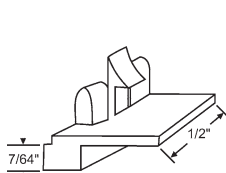

Part #	Color
76-607	Black
76-607W	White

Harcar