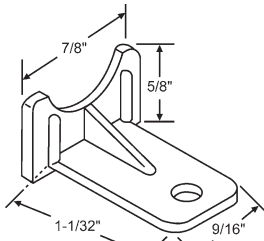

76-515

76-516
Clip On

76-506

76-507

76-517

74-505

General Aluminum

CARRIER

BALANCE CAP

TOP SASH GUIDES

SNAP-IN SASH GUIDES

900-5013
Natural Nylon

76-603

76-604
New Style
(Old Style only had 1 mounting hole.)

900-5522

Crown