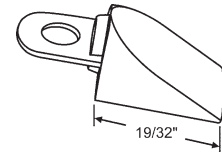

76-515

76-516
Clip On

76-506

76-507

76-517

74-505

General Aluminum

CARRIER

BALANCE CAP

TOP SASH GUIDES

SNAP-IN SASH GUIDES

900-5013
Natural Nylon

76-603

76-604
New Style
(Old Style only had 1 mounting hole.)

900-5522

Crown