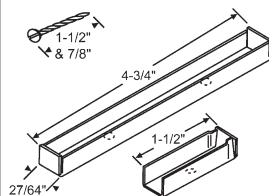

Hinge Assembly - No Metal Bracket

INSTALLATION KIT

70-708

For stop/balance bracket installation. Contains brackets, assorted screws and nails; enough for 1 window.