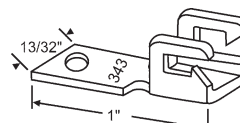

Sash Support Systems

76 Series Balance Accessories

METAL SASH CLIPS

76-510

76-514

76-506

76-507

74-505

General Aluminum

CARRIER

BALANCE CAP

TOP SASH GUIDES

SNAP-IN SASH GUIDES

76-603

Crown

FACE GUIDES

SPRING GUIDES

Part #	Color
76-607	Black
76-607W	White

Harcar

900-9966
Natural
Harcar

76-600
Uses 20-004 Screw

76-608

Harcar

76-611
Black
Keller

Part #	Hand
76-610RH	Shown
76-610LH	Opposite

Rusco