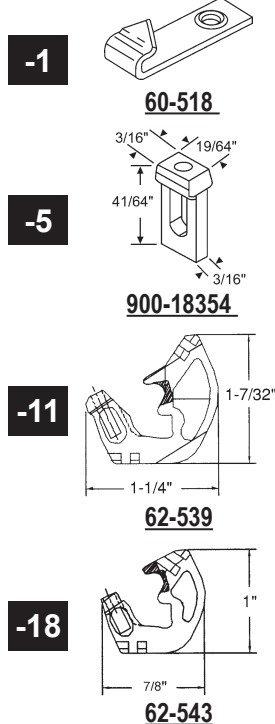

End Brackets

Add suffix to complete part number.

Note: Old manufacturer (Jim Walters) of this series balance stamped it with a four digit number (e.g. 2130). These balances are no longer manufactured with that stamping. To identify your balance and match up properly with the new manufacturer's balances, you must take the following steps:

1. Measure exact length of channel.
2. Identify the weight range you require.
  - Weighing your sash is the only way to get the exact weight range required.
  - The old balance with the 4 digit number has a different weight range than the new balances.
  - Consult your account manager if you have any questions.
3. Select our corresponding part number from the chart.
4. Identify the appropriate balance end that needs to be attached.

Chart continued on next page.

TOLL FREE: 800-352-0800

2011 PGI©

strybuc
FINE FULCRUM