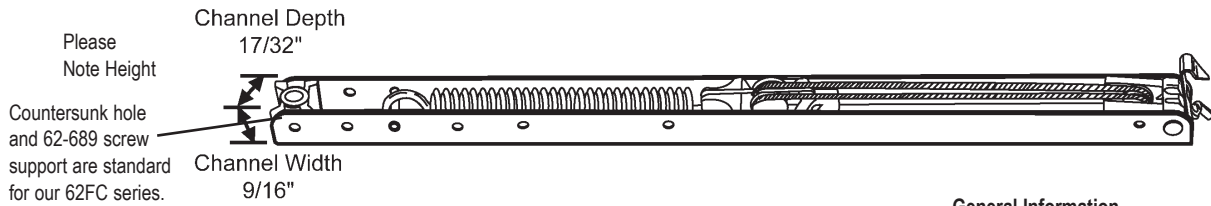

62FC Series 1/2" x 1/2" Tilt Channel Balance

Please
Note Height

Channel Depth
17/32"

Countersunk hole
and 62-689 screw
support are standard
for our 62FC series.

Channel Width
9/16"

Ordering Information

- 1) Measure metal channel length (Do not include any attached ends).
- 2) Identify number stamped on channel. (e.g., 21A, 24B, etc.)
- 3) Select our corresponding part number from the chart below.
- 4) Identify the appropriate balance end to be attached; add the appropriate suffix
-1 (60-518) or -5 (900-18354) after the part number and order accordingly.
- 5) If the letter "T" appears after the number stamped, it indicates a top sash balance;
when ordering, add the letter "T" at the end of our part number.

General Information

- 1) Please note that the 1/2" channel height is smaller than the usual 19/32" height on standard balances.
- 2) If metal channel length does not correspond with the number stamped on balance, consult your representative since your balance may be a special order.