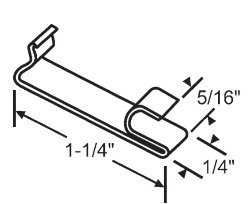

### Ordering Information

- 1) Measure metal channel length (do not include plastic ends).
- 2) Check number stamped on channel (e.g. 20-2, 30-5, etc.).
- 3) Select our corresponding part number from the chart below.
- 4) To identify the top and bottom ends to be attached, refer to page 31.

### BOTTOM BRACKETS

**61-508**

**61-512**

**61-519**

Nylon

**PGT/Atruim**

**61-510**

**61-507**

**61-515**

No Longer Available  
Use: 61-501

**61-501**

**61-509**

**61-513**

**60-708**

Take out clip  
**Silverline**

**TOLL FREE: 800-352-0800**