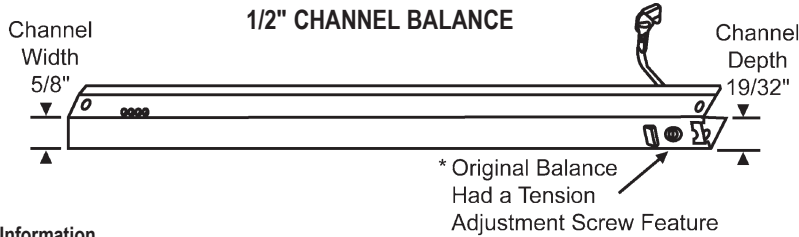

## 61 Series Channel Balance with Hemmed Edge

### Ordering Information

- 1) Measure metal channel length (do not include plastic ends).
- 2) Check number stamped on channel (e.g. 20-2, 30-5, etc.).
- 3) Select our corresponding part number from the chart below.
- 4) To identify the top and bottom ends to be attached, refer to page 31.

### General Information

- 1) Balance prices do not include attached bracket.
- \*2) The tension adjustment screw feature is no longer manufactured.
- 3) The top spring anchor is directly attached to the back wall of the balance channel with a porcupine pinning effect.
- 4) For special channel lengths, please consult your representative.